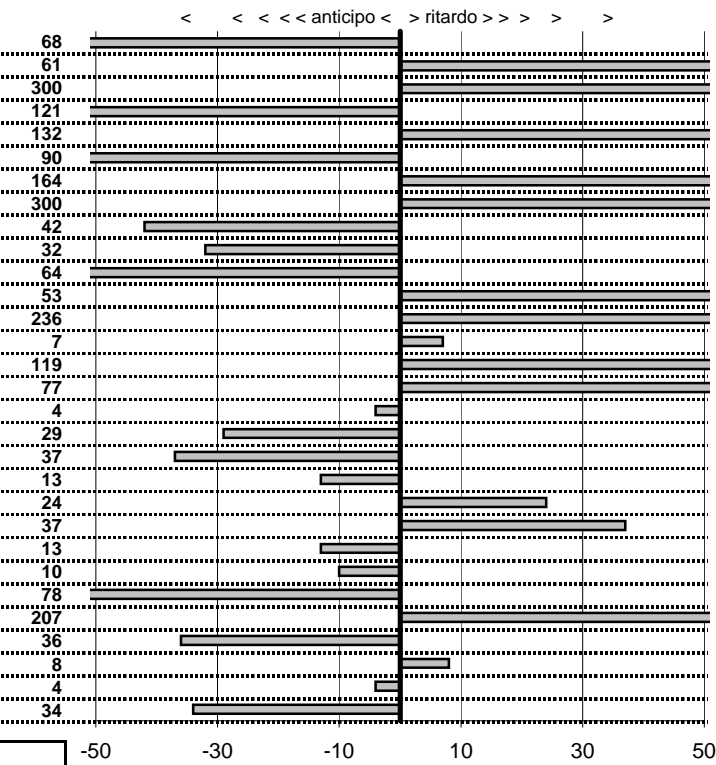

prova	t.imposto	start	stop	t.netto
PC1-Cantalice 1	0:00:06,00	15:21:17,69	15:21:23,01	0:00:05,32
PC2-Cantalice 2	0:00:09,00	15:21:23,01	15:21:32,62	0:00:09,61
PC3-Pian di Roche 1	0:22:39,00	15:21:32,62	15:44:14,84	0:22:42,22
PC4-Pian di Roche 2	0:00:09,00	15:44:14,84	15:44:22,63	0:00:07,79
PC5-Pian di Roche 3	0:00:10,00	15:44:22,63	15:44:33,95	0:00:11,32
PC6-Campoforogna 1	0:11:11,00	15:44:33,95	15:55:44,05	0:11:10,10
PC7-Campoforogna 2	0:00:08,00	15:55:44,05	15:55:53,69	0:00:09,64
PC8-Bivio Vallolina 1	0:34:15,00	15:56:07,27	16:30:32,70	0:34:25,43
PC9-Bivio Vallolina 2	0:00:06,00	16:30:32,70	16:30:38,28	0:00:05,58
PC10-Bivio Vallolina 3	0:00:06,00	16:30:38,28	16:30:43,96	0:00:05,68
PC11-Cascia 1	0:50:20,00	16:30:43,96	17:21:03,32	0:50:19,36
PC12-Cascia 2	0:00:08,00	17:21:03,32	17:21:11,85	0:00:08,53
PC13-Piazzale S.S. 685	0:19:59,00	17:21:11,85	17:41:13,21	0:20:01,36
PC14-Piazzale S.S. 685	0:00:06,00	17:41:13,21	17:41:19,28	0:00:06,07
PC15-Selvarotonda 1	0:57:55,00	17:42:07,77	18:40:03,96	0:57:56,19
PC16-Selvarotonda 2	0:00:06,00	18:40:03,96	18:40:10,73	0:00:06,77
PC17-Selvarotonda 3	0:00:06,00	18:40:10,73	18:40:16,69	0:00:05,96
PC18-Selvarotonda 4	0:00:06,00	18:40:16,69	18:40:22,40	0:00:05,71
PC19-Selvarotonda 5	0:00:05,00	18:40:22,40	18:40:27,03	0:00:04,63
PC20-Selvarotonda 6	0:00:05,00	19:38:56,93	19:39:01,80	0:00:04,87
PC21-Selvarotonda 7	0:00:06,00	19:39:01,80	19:39:08,04	0:00:06,24
PC22-Selvarotonda 8	0:00:07,00	19:39:08,04	19:39:15,41	0:00:07,37
PC23-Selvarotonda 9	0:00:06,00	19:39:15,41	19:39:21,28	0:00:05,87
PC24-Cittareale 1	0:19:25,00	19:39:21,28	19:58:46,18	0:19:24,90
PC25-Cittareale 2	0:00:06,00	19:58:46,18	19:58:51,40	0:00:05,22
PC26-Cittareale 3	0:00:06,00	19:58:51,40	19:58:59,47	0:00:08,07
PC27-Pian di Roche 4	1:34:59,00	20:04:47,93	21:39:47,29	0:94:59,36
PC28-Pian di Roche 5	0:00:10,00	21:39:47,29	21:39:57,37	0:00:10,08
PC29-Pian di Roche 6	0:00:09,00	21:39:57,37	21:40:06,33	0:00:08,96
PC30-Campoforogna 1	0:11:59,00	21:40:06,33	21:52:04,99	0:11:58,66

Elaborazione dati a cura di CRONOVITERBO