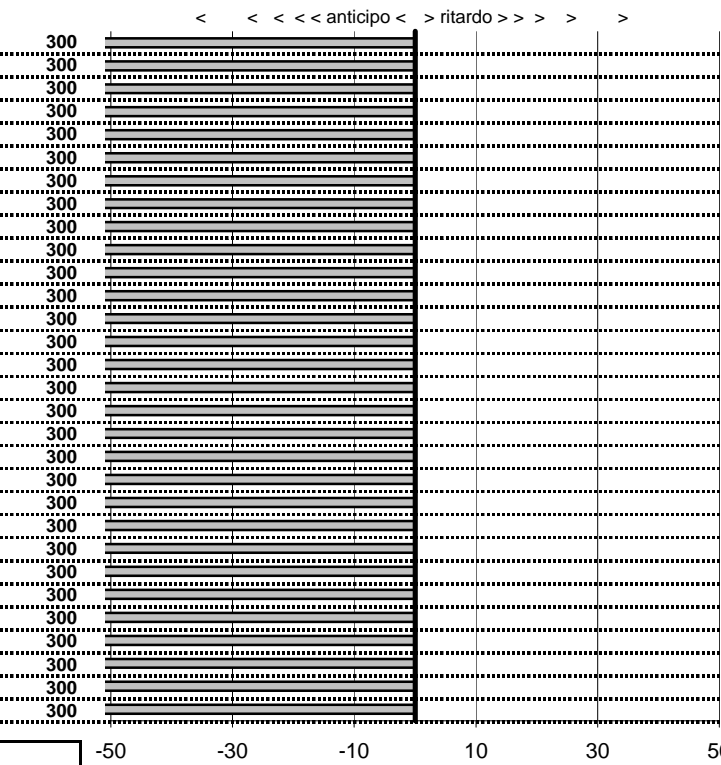

prova	t.imposto	start	stop	t.netto
PC1-Cantalice 1	0:00:06,00	00:00:00,00	00:00:00,00	0:00:00,00
PC2-Cantalice 2	0:00:09,00	00:00:00,00	00:00:00,00	0:00:00,00
PC3-Pian di Roche 1	0:22:39,00	00:00:00,00	00:00:00,00	0:00:00,00
PC4-Pian di Roche 2	0:00:09,00	00:00:00,00	00:00:00,00	0:00:00,00
PC5-Pian di Roche 3	0:00:10,00	00:00:00,00	00:00:00,00	0:00:00,00
PC6-Campoforogna 1	0:11:11,00	00:00:00,00	00:00:00,00	0:00:00,00
PC7-Campoforogna 2	0:00:08,00	00:00:00,00	00:00:00,00	0:00:00,00
PC8-Bivio Vallolina 1	0:34:15,00	00:00:00,00	00:00:00,00	0:00:00,00
PC9-Bivio Vallolina 2	0:00:06,00	00:00:00,00	00:00:00,00	0:00:00,00
PC10-Bivio Vallolina 3	0:00:06,00	00:00:00,00	00:00:00,00	0:00:00,00
PC11-Cascia 1	0:50:20,00	00:00:00,00	00:00:00,00	0:00:00,00
PC12-Cascia 2	0:00:08,00	00:00:00,00	00:00:00,00	0:00:00,00
PC13-Piazzale S.S. 685	0:19:59,00	00:00:00,00	00:00:00,00	0:00:00,00
PC14-Piazzale S.S. 685	0:00:06,00	00:00:00,00	00:00:00,00	0:00:00,00
PC15-Selvarotonda 1	0:57:55,00	00:00:00,00	00:00:00,00	0:00:00,00
PC16-Selvarotonda 2	0:00:06,00	00:00:00,00	00:00:00,00	0:00:00,00
PC17-Selvarotonda 3	0:00:06,00	00:00:00,00	00:00:00,00	0:00:00,00
PC18-Selvarotonda 4	0:00:06,00	00:00:00,00	00:00:00,00	0:00:00,00
PC19-Selvarotonda 5	0:00:05,00	00:00:00,00	00:00:00,00	0:00:00,00
PC20-Selvarotonda 6	0:00:05,00	00:00:00,00	00:00:00,00	0:00:00,00
PC21-Selvarotonda 7	0:00:06,00	00:00:00,00	00:00:00,00	0:00:00,00
PC22-Selvarotonda 8	0:00:07,00	00:00:00,00	00:00:00,00	0:00:00,00
PC23-Selvarotonda 9	0:00:06,00	00:00:00,00	00:00:00,00	0:00:00,00
PC24-Cittareale 1	0:19:25,00	00:00:00,00	00:00:00,00	0:00:00,00
PC25-Cittareale 2	0:00:06,00	00:00:00,00	00:00:00,00	0:00:00,00
PC26-Cittareale 3	0:00:06,00	00:00:00,00	00:00:00,00	0:00:00,00
PC27-Pian di Roche 4	1:34:59,00	00:00:00,00	00:00:00,00	0:00:00,00
PC28-Pian di Roche 5	0:00:10,00	00:00:00,00	00:00:00,00	0:00:00,00
PC29-Pian di Roche 6	0:00:09,00	00:00:00,00	00:00:00,00	0:00:00,00
PC30-Campoforogna 1	0:11:59,00	00:00:00,00	00:00:00,00	0:00:00,00

Elaborazione dati a cura di CRONOVITERBO