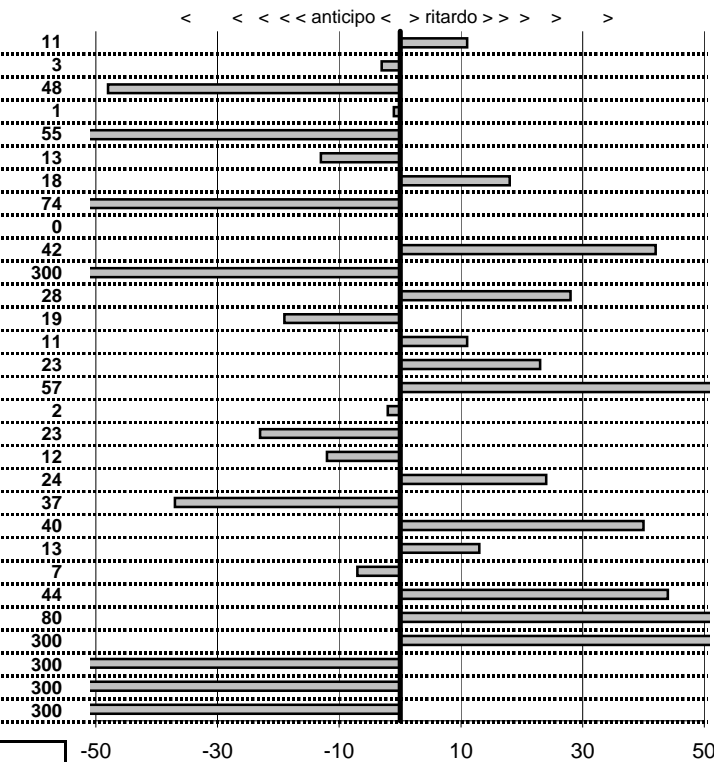

prova	t.imposto	start	stop	t.netto
PC1-Cantalice 1	0:00:06,00	15:26:22,88	15:26:28,99	0:00:06,11
PC2-Cantalice 2	0:00:09,00	15:26:28,99	15:26:37,96	0:00:08,97
PC3-Pian di Roche 1	0:22:39,00	15:26:37,96	15:49:16,48	0:22:38,52
PC4-Pian di Roche 2	0:00:09,00	15:49:16,48	15:49:25,47	0:00:08,99
PC5-Pian di Roche 3	0:00:10,00	15:49:25,47	15:49:34,92	0:00:09,45
PC6-Campoforogna 1	0:11:11,00	15:49:34,92	16:00:45,79	0:11:10,87
PC7-Campoforogna 2	0:00:08,00	16:00:45,79	16:00:53,97	0:00:08,18
PC8-Bivio Vallolina 1	0:34:15,00	16:02:55,64	16:37:09,90	0:34:14,26
PC9-Bivio Vallolina 2	0:00:06,00	16:37:09,90	16:37:15,90	0:00:06,00
PC10-Bivio Vallolina 3	0:00:06,00	16:37:15,90	16:37:22,32	0:00:06,42
PC11-Cascia 1	0:50:20,00	16:37:22,32	17:27:03,87	0:49:41,55
PC12-Cascia 2	0:00:08,00	17:27:03,87	17:27:12,15	0:00:08,28
PC13-Piazzale S.S. 685	0:19:59,00	17:27:12,15	17:47:10,96	0:19:58,81
PC14-Piazzale S.S. 685	0:00:06,00	17:47:10,96	17:47:17,07	0:00:06,11
PC15-Selvarotonda 1	0:57:55,00	17:48:35,34	18:46:30,57	0:57:55,23
PC16-Selvarotonda 2	0:00:06,00	18:46:30,57	18:46:37,14	0:00:06,57
PC17-Selvarotonda 3	0:00:06,00	18:46:37,14	18:46:43,12	0:00:05,98
PC18-Selvarotonda 4	0:00:06,00	18:46:43,12	18:46:48,89	0:00:05,77
PC19-Selvarotonda 5	0:00:05,00	18:46:48,89	18:46:53,77	0:00:04,88
PC20-Selvarotonda 6	0:00:05,00	19:42:41,62	19:42:46,86	0:00:05,24
PC21-Selvarotonda 7	0:00:06,00	19:42:46,86	19:42:52,49	0:00:05,63
PC22-Selvarotonda 8	0:00:07,00	19:42:52,49	19:42:59,89	0:00:07,40
PC23-Selvarotonda 9	0:00:06,00	19:42:59,89	19:43:06,02	0:00:06,13
PC24-Cittareale 1	0:19:25,00	19:43:06,02	20:02:30,95	0:19:24,93
PC25-Cittareale 2	0:00:06,00	20:02:30,95	20:02:37,39	0:00:06,44
PC26-Cittareale 3	0:00:06,00	20:02:37,39	20:02:44,19	0:00:06,80
PC27-Pian di Roche 4	1:34:59,00	20:09:46,88	00:00:00,00	12:09:46,88
PC28-Pian di Roche 5	0:00:10,00	00:00:00,00	00:00:00,00	0:00:00,00
PC29-Pian di Roche 6	0:00:09,00	00:00:00,00	00:00:00,00	0:00:00,00
PC30-Campoforogna 1	0:11:59,00	00:00:00,00	00:00:00,00	0:00:00,00

Elaborazione dati a cura di CRONOVITERBO