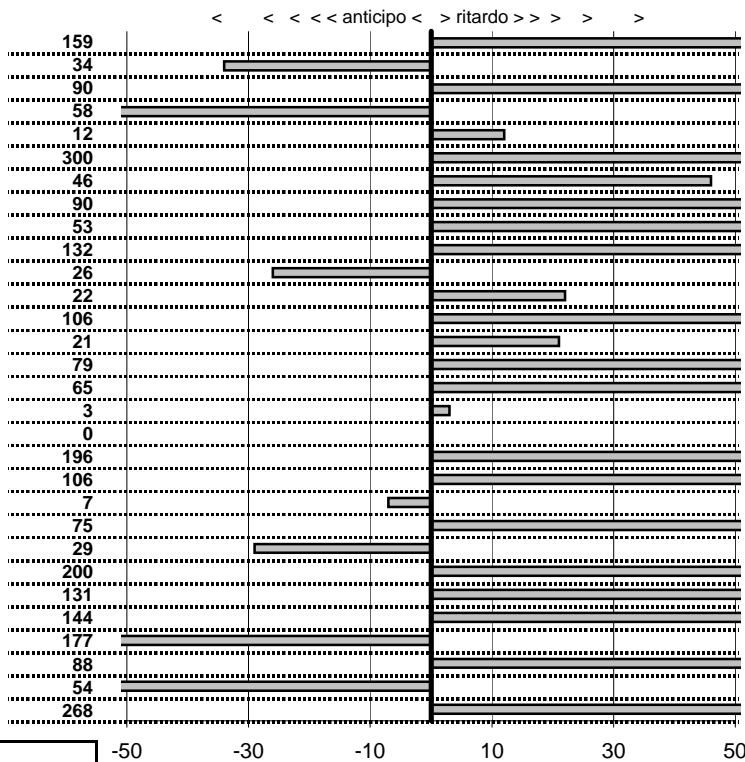

prova	t.imposto	start	stop	t.netto
PC1-Cantalice 1	0:00:06,00	15:29:30,73	15:29:38,32	0:00:07,59
PC2-Cantalice 2	0:00:09,00	15:29:38,32	15:29:46,98	0:00:08,66
PC3-Pian di Roche 1	0:22:39,00	15:29:46,98	15:52:26,88	0:22:39,90
PC4-Pian di Roche 2	0:00:09,00	15:52:26,88	15:52:35,30	0:00:08,42
PC5-Pian di Roche 3	0:00:10,00	15:52:35,30	15:52:45,42	0:00:10,12
PC6-Campoforogna 1	0:11:11,00	15:52:45,42	16:04:32,86	0:11:47,44
PC7-Campoforogna 2	0:00:08,00	16:04:32,86	16:04:41,32	0:00:08,46
PC8-Bivio Vallolina 1	0:34:15,00	16:06:53,10	16:41:09,00	0:34:15,90
PC9-Bivio Vallolina 2	0:00:06,00	16:41:09,00	16:41:15,53	0:00:06,53
PC10-Bivio Vallolina 3	0:00:06,00	16:41:15,53	16:41:22,85	0:00:07,32
PC11-Cascia 1	0:50:20,00	16:41:22,85	17:31:42,59	0:50:19,74
PC12-Cascia 2	0:00:08,00	17:31:42,59	17:31:50,81	0:00:08,22
PC13-Piazzale S.S. 685	0:19:59,00	17:31:50,81	17:51:50,87	0:20:00,06
PC14-Piazzale S.S. 685	0:00:06,00	17:51:50,87	17:51:57,08	0:00:06,21
PC15-Selvarotonda 1	0:57:55,00	17:53:17,27	18:51:13,06	0:57:55,79
PC16-Selvarotonda 2	0:00:06,00	18:51:13,06	18:51:19,71	0:00:06,65
PC17-Selvarotonda 3	0:00:06,00	18:51:19,71	18:51:25,74	0:00:06,03
PC18-Selvarotonda 4	0:00:06,00	18:51:25,74	18:51:31,74	0:00:06,00
PC19-Selvarotonda 5	0:00:05,00	18:51:31,74	18:51:38,70	0:00:06,96
PC20-Selvarotonda 6	0:00:05,00	19:44:19,71	19:44:25,77	0:00:06,06
PC21-Selvarotonda 7	0:00:06,00	19:44:25,77	19:44:31,70	0:00:05,93
PC22-Selvarotonda 8	0:00:07,00	19:44:31,70	19:44:39,45	0:00:07,75
PC23-Selvarotonda 9	0:00:06,00	19:44:39,45	19:44:45,16	0:00:05,71
PC24-Cittareale 1	0:19:25,00	19:44:45,16	20:04:12,16	0:19:27,00
PC25-Cittareale 2	0:00:06,00	20:04:12,16	20:04:19,47	0:00:07,31
PC26-Cittareale 3	0:00:06,00	20:04:19,47	20:04:26,91	0:00:07,44
PC27-Pian di Roche 4	1:34:59,00	20:11:57,42	21:46:58,19	0:95:00,77
PC28-Pian di Roche 5	0:00:10,00	21:46:58,19	21:47:09,07	0:00:10,88
PC29-Pian di Roche 6	0:00:09,00	21:47:09,07	21:47:17,53	0:00:08,46
PC30-Campoforogna 1	0:11:59,00	21:47:17,53	21:59:19,21	0:12:01,68

Elaborazione dati a cura di CRONOVITERBO