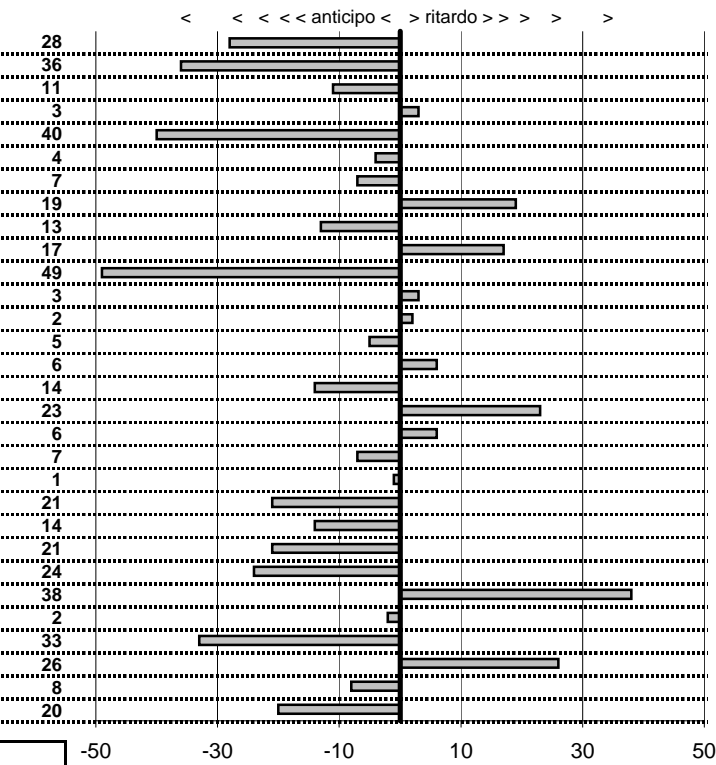

MANCINELLI MARIANO		11
A.R. GIULIETTA SPRINT		
10 in classifica		

prova	t.imposto	start	stop	t.netto
PC1-Cantalice 1	0:00:06,00	15:10:47,00	15:10:52,72	0:00:05,72
PC2-Cantalice 2	0:00:09,00	15:10:52,72	15:11:01,36	0:00:08,64
PC3-Pian di Roche 1	0:22:39,00	15:11:01,36	15:33:40,25	0:22:38,89
PC4-Pian di Roche 2	0:00:09,00	15:33:40,25	15:33:49,28	0:00:09,03
PC5-Pian di Roche 3	0:00:10,00	15:33:49,28	15:33:58,88	0:00:09,60
PC6-Campoforogna 1	0:11:11,00	15:33:58,88	15:45:09,84	0:11:10,96
PC7-Campoforogna 2	0:00:08,00	15:45:09,84	15:45:17,77	0:00:07,93
PC8-Bivio Vallolina 1	0:34:15,00	15:46:49,47	16:21:04,66	0:34:15,19
PC9-Bivio Vallolina 2	0:00:06,00	16:21:04,66	16:21:10,53	0:00:05,87
PC10-Bivio Vallolina 3	0:00:06,00	16:21:10,53	16:21:16,70	0:00:06,17
PC11-Cascia 1	0:50:20,00	16:21:16,70	17:11:36,21	0:50:19,51
PC12-Cascia 2	0:00:08,00	17:11:36,21	17:11:44,24	0:00:08,03
PC13-Piazzale S.S. 685	0:19:59,00	17:11:44,24	17:31:43,26	0:19:59,02
PC14-Piazzale S.S. 685	0:00:06,00	17:31:43,26	17:31:49,21	0:00:05,95
PC15-Selvarotonda 1	0:57:55,00	17:32:55,64	18:30:50,70	0:57:55,06
PC16-Selvarotonda 2	0:00:06,00	18:30:50,70	18:30:56,56	0:00:05,86
PC17-Selvarotonda 3	0:00:06,00	18:30:56,56	18:31:02,79	0:00:06,23
PC18-Selvarotonda 4	0:00:06,00	18:31:02,79	18:31:08,85	0:00:06,06
PC19-Selvarotonda 5	0:00:05,00	18:31:08,85	18:31:13,78	0:00:04,93
PC20-Selvarotonda 6	0:00:05,00	19:33:10,90	19:33:15,89	0:00:04,99
PC21-Selvarotonda 7	0:00:06,00	19:33:15,89	19:33:21,68	0:00:05,79
PC22-Selvarotonda 8	0:00:07,00	19:33:21,68	19:33:28,54	0:00:06,86
PC23-Selvarotonda 9	0:00:06,00	19:33:28,54	19:33:34,33	0:00:05,79
PC24-Cittareale 1	0:19:25,00	19:33:34,33	19:52:59,09	0:19:24,76
PC25-Cittareale 2	0:00:06,00	19:52:59,09	19:53:05,47	0:00:06,38
PC26-Cittareale 3	0:00:06,00	19:53:05,47	19:53:11,45	0:00:05,98
PC27-Pian di Roche 4	1:34:59,00	19:56:19,70	21:31:18,37	0:94:58,67
PC28-Pian di Roche 5	0:00:10,00	21:31:18,37	21:31:28,63	0:00:10,26
PC29-Pian di Roche 6	0:00:09,00	21:31:28,63	21:31:37,55	0:00:08,92
PC30-Campoforogna 1	0:11:59,00	21:31:37,55	21:43:36,35	0:11:58,80