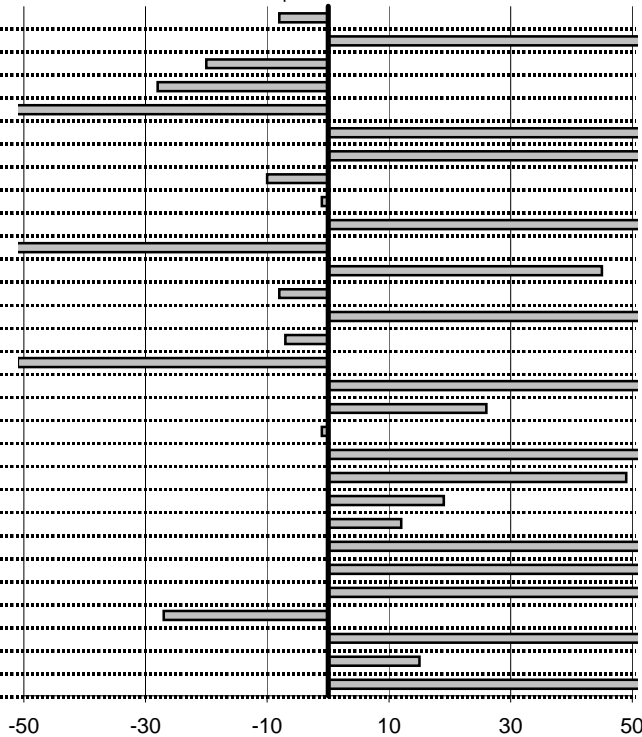

< < < < anticipo < > ritardo >> > >

Elaborazione dati a cura di CRONOVITERBO