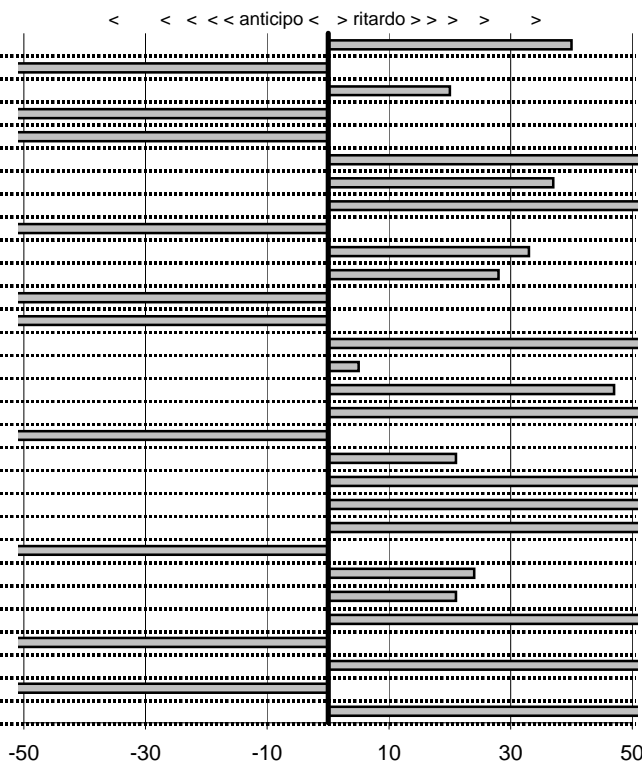

prova	t.imposto	start	stop	t.netto
PC1-Cantalice 1	0:00:06,00	15:32:22,28	15:32:28,68	0:00:06,40
PC2-Cantalice 2	0:00:09,00	15:32:28,68	15:32:37,12	0:00:08,44
PC3-Pian di Roche 1	0:22:39,00	15:32:37,12	15:55:16,32	0:22:39,20
PC4-Pian di Roche 2	0:00:09,00	15:55:16,32	15:55:23,09	0:00:06,77
PC5-Pian di Roche 3	0:00:10,00	15:55:23,09	15:55:32,10	0:00:09,01
PC6-Campoforogna 1	0:11:11,00	15:55:32,10	16:06:44,57	0:11:12,47
PC7-Campoforogna 2	0:00:08,00	16:06:44,57	16:06:52,94	0:00:08,37
PC8-Bivio Vallolina 1	0:34:15,00	16:08:51,52	16:43:08,65	0:34:17,13
PC9-Bivio Vallolina 2	0:00:06,00	16:43:08,65	16:43:12,61	0:00:03,96
PC10-Bivio Vallolina 3	0:00:06,00	16:43:12,61	16:43:18,94	0:00:06,33
PC11-Cascia 1	0:50:20,00	16:43:18,94	17:33:39,22	0:50:20,28
PC12-Cascia 2	0:00:08,00	17:33:39,22	17:33:46,67	0:00:07,45
PC13-Piazzale S.S. 685	0:19:59,00	17:33:46,67	17:53:41,13	0:19:54,46
PC14-Piazzale S.S. 685	0:00:06,00	17:53:41,13	17:53:51,54	0:00:10,41
PC15-Selvarotonda 1	0:57:55,00	17:54:50,03	18:52:45,08	0:57:55,05
PC16-Selvarotonda 2	0:00:06,00	18:52:45,08	18:52:51,55	0:00:06,47
PC17-Selvarotonda 3	0:00:06,00	18:52:51,55	18:52:58,33	0:00:06,78
PC18-Selvarotonda 4	0:00:06,00	18:52:58,33	18:53:03,36	0:00:05,03
PC19-Selvarotonda 5	0:00:05,00	18:53:03,36	18:53:08,57	0:00:05,21
PC20-Selvarotonda 6	0:00:05,00	19:45:38,04	19:45:43,58	0:00:05,54
PC21-Selvarotonda 7	0:00:06,00	19:45:43,58	19:45:50,18	0:00:06,60
PC22-Selvarotonda 8	0:00:07,00	19:45:50,18	19:45:57,71	0:00:07,53
PC23-Selvarotonda 9	0:00:06,00	19:45:57,71	19:46:03,12	0:00:05,41
PC24-Cittareale 1	0:19:25,00	19:46:03,12	20:05:28,36	0:19:25,24
PC25-Cittareale 2	0:00:06,00	20:05:28,36	20:05:34,57	0:00:06,21
PC26-Cittareale 3	0:00:06,00	20:05:34,57	20:05:41,10	0:00:06,53
PC27-Pian di Roche 4	1:34:59,00	20:12:53,39	21:47:53,10	0:94:59,71
PC28-Pian di Roche 5	0:00:10,00	21:47:53,10	21:48:04,21	0:00:11,11
PC29-Pian di Roche 6	0:00:09,00	21:48:04,21	21:48:12,14	0:00:07,93
PC30-Campoforogna 1	0:11:59,00	21:48:12,14	22:00:12,14	0:12:00,00

Elaborazione dati a cura di CRONOVITERBO