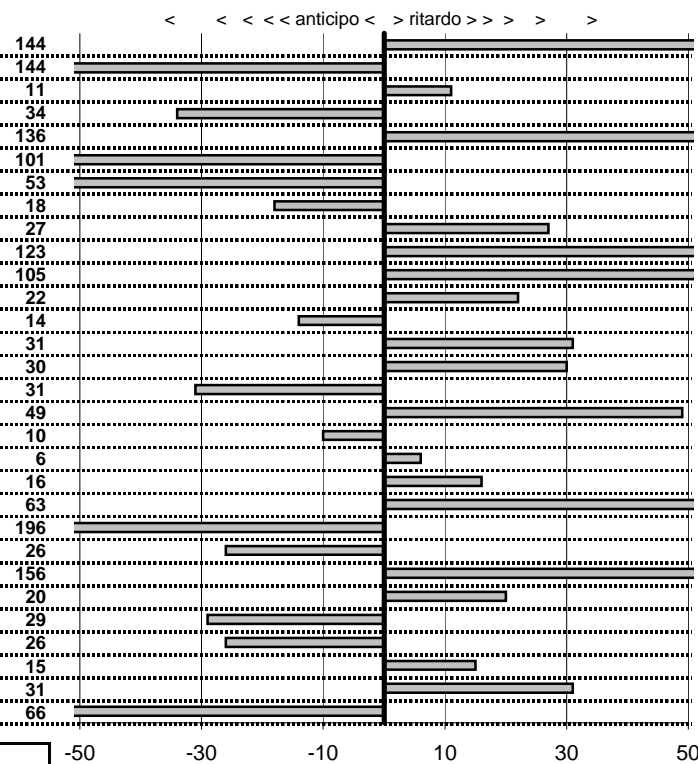

prova	t.imposto	start	stop	t.netto
PC1-Cantalice 1	0:00:06,00	15:27:22,64	15:27:30,08	0:00:07,44
PC2-Cantalice 2	0:00:09,00	15:27:30,08	15:27:37,64	0:00:07,56
PC3-Pian di Roche 1	0:22:39,00	15:27:37,64	15:50:16,75	0:22:39,11
PC4-Pian di Roche 2	0:00:09,00	15:50:16,75	15:50:25,41	0:00:08,66
PC5-Pian di Roche 3	0:00:10,00	15:50:25,41	15:50:36,77	0:00:11,36
PC6-Campoforogna 1	0:11:11,00	15:50:36,77	16:01:46,76	0:11:09,99
PC7-Campoforogna 2	0:00:08,00	16:01:46,76	16:01:54,23	0:00:07,47
PC8-Bivio Vallolina 1	0:34:15,00	16:03:59,87	16:38:14,69	0:34:14,82
PC9-Bivio Vallolina 2	0:00:06,00	16:38:14,69	16:38:20,96	0:00:06,27
PC10-Bivio Vallolina 3	0:00:06,00	16:38:20,96	16:38:28,19	0:00:07,23
PC11-Cascia 1	0:50:20,00	16:38:28,19	17:28:49,24	0:50:21,05
PC12-Cascia 2	0:00:08,00	17:28:49,24	17:28:57,46	0:00:08,22
PC13-Piazzale S.S. 685	0:19:59,00	17:28:57,46	17:48:56,32	0:19:58,86
PC14-Piazzale S.S. 685	0:00:06,00	17:48:56,32	17:49:02,63	0:00:06,31
PC15-Selvarotonda 1	0:57:55,00	17:50:33,37	18:48:28,67	0:57:55,30
PC16-Selvarotonda 2	0:00:06,00	18:48:28,67	18:48:34,36	0:00:05,69
PC17-Selvarotonda 3	0:00:06,00	18:48:34,36	18:48:40,85	0:00:06,49
PC18-Selvarotonda 4	0:00:06,00	18:48:40,85	18:48:46,75	0:00:05,90
PC19-Selvarotonda 5	0:00:05,00	18:48:46,75	18:48:51,81	0:00:05,06
PC20-Selvarotonda 6	0:00:05,00	19:43:28,49	19:43:33,65	0:00:05,16
PC21-Selvarotonda 7	0:00:06,00	19:43:33,65	19:43:40,28	0:00:06,63
PC22-Selvarotonda 8	0:00:07,00	19:43:40,28	19:43:45,32	0:00:05,04
PC23-Selvarotonda 9	0:00:06,00	19:43:45,32	19:43:51,06	0:00:05,74
PC24-Cittareale 1	0:19:25,00	19:43:51,06	20:03:17,62	0:19:26,56
PC25-Cittareale 2	0:00:06,00	20:03:17,62	20:03:23,82	0:00:06,20
PC26-Cittareale 3	0:00:06,00	20:03:23,82	20:03:29,53	0:00:05,71
PC27-Pian di Roche 4	1:34:59,00	20:10:56,86	21:45:56,12	0:94:59,26
PC28-Pian di Roche 5	0:00:10,00	21:45:56,12	21:46:06,27	0:00:10,15
PC29-Pian di Roche 6	0:00:09,00	21:46:06,27	21:46:15,58	0:00:09,31
PC30-Campoforogna 1	0:11:59,00	21:46:15,58	21:58:13,92	0:11:58,34

Elaborazione dati a cura di CRONOVITERBO