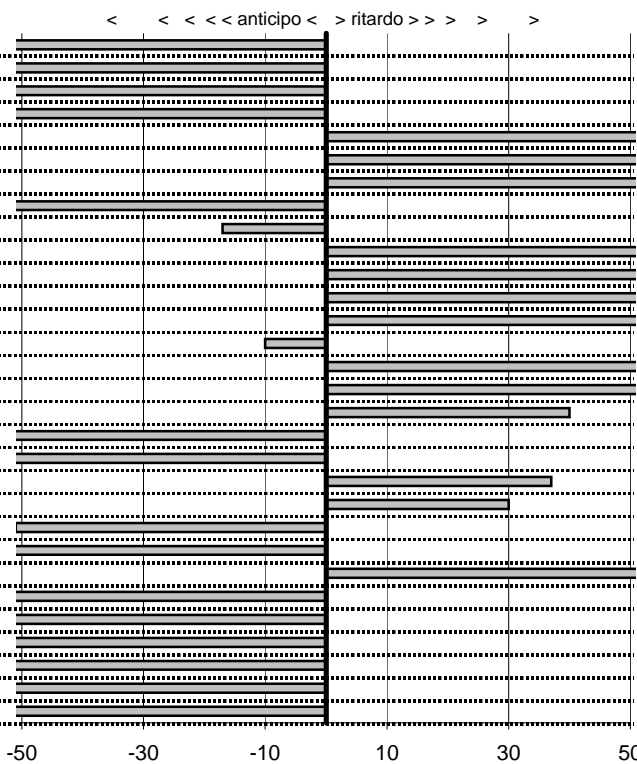

GIOLIDI GIANFRANCO
 MAZDA MX5

48

44 in classifica

prova	t.imposto	start	stop	t.netto
PC1-Cantalice 1	0:00:06,00	15:47:20,20	15:47:24,50	0:00:04,30
PC2-Cantalice 2	0:00:09,00	15:47:24,50	15:47:30,38	0:00:05,88
PC3-Pian di Roche 1	0:22:39,00	15:47:30,38	16:09:10,24	0:21:39,86
PC4-Pian di Roche 2	0:00:09,00	16:09:10,24	16:09:17,49	0:00:07,25
PC5-Pian di Roche 3	0:00:10,00	16:09:17,49	00:00:00,00	9:69:17,49
PC6-Campoforogna 1	0:11:11,00	00:00:00,00	16:21:36,16	9:81:36,16
PC7-Campoforogna 2	0:00:08,00	16:21:36,16	16:21:44,94	0:00:08,78
PC8-Bivio Vallolina 1	0:34:15,00	16:22:02,62	16:55:05,88	0:33:03,26
PC9-Bivio Vallolina 2	0:00:06,00	16:55:05,88	16:55:11,71	0:00:05,83
PC10-Bivio Vallolina 3	0:00:06,00	16:55:11,71	16:55:19,81	0:00:08,10
PC11-Cascia 1	0:50:20,00	16:55:19,81	17:45:49,04	0:50:29,23
PC12-Cascia 2	0:00:08,00	17:45:49,04	17:45:57,77	0:00:08,73
PC13-Piazzale S.S. 685	0:19:59,00	17:45:57,77	18:06:04,42	0:20:06,65
PC14-Piazzale S.S. 685	0:00:06,00	18:06:04,42	18:06:10,32	0:00:05,90
PC15-Selvarotonda 1	0:57:55,00	18:07:07,24	19:07:12,11	0:60:04,87
PC16-Selvarotonda 2	0:00:06,00	19:07:12,11	19:07:18,76	0:00:06,65
PC17-Selvarotonda 3	0:00:06,00	19:07:18,76	19:07:25,16	0:00:06,40
PC18-Selvarotonda 4	0:00:06,00	19:07:25,16	19:07:30,14	0:00:04,98
PC19-Selvarotonda 5	0:00:05,00	19:07:30,14	19:07:34,51	0:00:04,37
PC20-Selvarotonda 6	0:00:05,00	19:52:50,54	19:52:55,91	0:00:05,37
PC21-Selvarotonda 7	0:00:06,00	19:52:55,91	19:53:02,21	0:00:06,30
PC22-Selvarotonda 8	0:00:07,00	19:53:02,21	19:53:08,70	0:00:06,49
PC23-Selvarotonda 9	0:00:06,00	19:53:08,70	19:53:14,16	0:00:05,46
PC24-Cittareale 1	0:19:25,00	19:53:14,16	00:00:00,00	11:93:14,16
PC25-Cittareale 2	0:00:06,00	00:00:00,00	00:00:00,00	0:00:00,00
PC26-Cittareale 3	0:00:06,00	00:00:00,00	00:00:00,00	0:00:00,00
PC27-Pian di Roche 4	1:34:59,00	00:00:00,00	00:00:00,00	0:00:00,00
PC28-Pian di Roche 5	0:00:10,00	00:00:00,00	00:00:00,00	0:00:00,00
PC29-Pian di Roche 6	0:00:09,00	00:00:00,00	00:00:00,00	0:00:00,00
PC30-Campoforogna 1	0:11:59,00	00:00:00,00	00:00:00,00	0:00:00,00