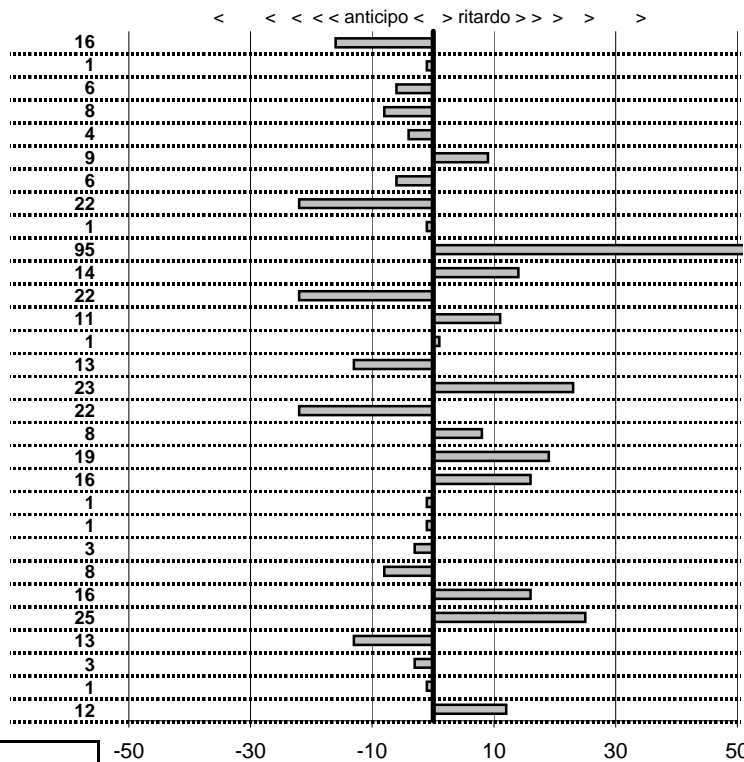

- Cronologi - Penalità - Statistiche -

IVELLA ROBERTO
FULVIA COUPE'

25

5 in classifica

prova	t.imposto	start	stop	t.netto
PC1-Cantalice 1	0:00:06,00	15:24:22,18	15:24:28,02	0:00:05,84
PC2-Cantalice 2	0:00:09,00	15:24:28,02	15:24:37,01	0:00:08,99
PC3-Pian di Roche 1	0:22:39,00	15:24:37,01	15:47:15,95	0:22:38,94
PC4-Pian di Roche 2	0:00:09,00	15:47:15,95	15:47:24,87	0:00:08,92
PC5-Pian di Roche 3	0:00:10,00	15:47:24,87	15:47:34,83	0:00:09,96
PC6-Campoforogna 1	0:11:11,00	15:47:34,83	15:58:45,92	0:11:11,09
PC7-Campoforogna 2	0:00:08,00	15:58:45,92	15:58:53,86	0:00:07,94
PC8-Bivio Vallolina 1	0:34:15,00	15:59:55,12	16:34:09,90	0:34:14,78
PC9-Bivio Vallolina 2	0:00:06,00	16:34:09,90	16:34:15,89	0:00:05,99
PC10-Bivio Vallolina 3	0:00:06,00	16:34:15,89	16:34:22,84	0:00:06,95
PC11-Cascia 1	0:50:20,00	16:34:22,84	17:24:42,98	0:50:20,14
PC12-Cascia 2	0:00:08,00	17:24:42,98	17:24:50,76	0:00:07,78
PC13-Piazzale S.S. 685	0:19:59,00	17:24:50,76	17:44:49,87	0:19:59,11
PC14-Piazzale S.S. 685	0:00:06,00	17:44:49,87	17:44:55,88	0:00:06,01
PC15-Selvarotonda 1	0:57:55,00	17:45:38,71	18:43:33,58	0:57:54,87
PC16-Selvarotonda 2	0:00:06,00	18:43:33,58	18:43:39,81	0:00:06,23
PC17-Selvarotonda 3	0:00:06,00	18:43:39,81	18:43:45,59	0:00:05,78
PC18-Selvarotonda 4	0:00:06,00	18:43:45,59	18:43:51,67	0:00:06,08
PC19-Selvarotonda 5	0:00:05,00	18:43:51,67	18:43:56,86	0:00:05,19
PC20-Selvarotonda 6	0:00:05,00	19:41:07,21	19:41:12,37	0:00:05,16
PC21-Selvarotonda 7	0:00:06,00	19:41:12,37	19:41:18,36	0:00:05,99
PC22-Selvarotonda 8	0:00:07,00	19:41:18,36	19:41:25,35	0:00:06,99
PC23-Selvarotonda 9	0:00:06,00	19:41:25,35	19:41:31,32	0:00:05,97
PC24-Cittareale 1	0:19:25,00	19:41:31,32	20:00:56,24	0:19:24,92
PC25-Cittareale 2	0:00:06,00	20:00:56,24	20:01:02,40	0:00:06,16
PC26-Cittareale 3	0:00:06,00	20:01:02,40	20:01:08,65	0:00:06,25
PC27-Pian di Roche 4	1:34:59,00	20:07:48,83	21:42:47,96	0:94:59,13
PC28-Pian di Roche 5	0:00:10,00	21:42:47,96	21:42:57,93	0:00:09,97
PC29-Pian di Roche 6	0:00:09,00	21:42:57,93	21:43:06,92	0:00:08,99
PC30-Campoforogna 1	0:11:59,00	21:43:06,92	21:55:06,04	0:11:59,12