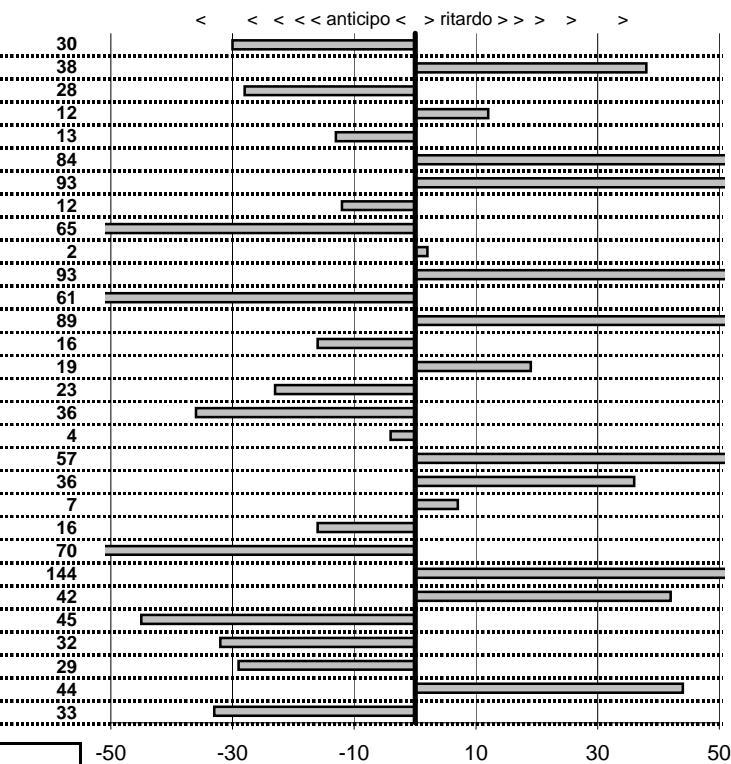

prova	t.imposto	start	stop	t.netto
PC1-Cantalice 1	0:00:06,00	15:35:22,10	15:35:27,80	0:00:05,70
PC2-Cantalice 2	0:00:09,00	15:35:27,80	15:35:37,18	0:00:09,38
PC3-Pian di Roche 1	0:22:39,00	15:35:37,18	15:58:15,90	0:22:38,72
PC4-Pian di Roche 2	0:00:09,00	15:58:15,90	15:58:25,02	0:00:09,12
PC5-Pian di Roche 3	0:00:10,00	15:58:25,02	15:58:34,89	0:00:09,87
PC6-Campoforogna 1	0:11:11,00	15:58:34,89	16:09:46,73	0:11:11,84
PC7-Campoforogna 2	0:00:08,00	16:09:46,73	16:09:55,66	0:00:08,93
PC8-Bivio Vallolina 1	0:34:15,00	16:11:55,37	16:46:10,25	0:34:14,88
PC9-Bivio Vallolina 2	0:00:06,00	16:46:10,25	16:46:15,60	0:00:05,35
PC10-Bivio Vallolina 3	0:00:06,00	16:46:15,60	16:46:21,62	0:00:06,02
PC11-Cascia 1	0:50:20,00	16:46:21,62	17:36:42,55	0:50:20,93
PC12-Cascia 2	0:00:08,00	17:36:42,55	17:36:49,94	0:00:07,39
PC13-Piazzale S.S. 685	0:19:59,00	17:36:49,94	17:56:49,83	0:19:59,89
PC14-Piazzale S.S. 685	0:00:06,00	17:56:49,83	17:56:55,67	0:00:05,84
PC15-Selvarotonda 1	0:57:55,00	17:58:52,87	18:56:48,06	0:57:55,19
PC16-Selvarotonda 2	0:00:06,00	18:56:48,06	18:56:53,83	0:00:05,77
PC17-Selvarotonda 3	0:00:06,00	18:56:53,83	18:56:59,47	0:00:05,64
PC18-Selvarotonda 4	0:00:06,00	18:56:59,47	18:57:05,43	0:00:05,96
PC19-Selvarotonda 5	0:00:05,00	18:57:05,43	18:57:11,00	0:00:05,57
PC20-Selvarotonda 6	0:00:05,00	19:47:51,33	19:47:56,69	0:00:05,36
PC21-Selvarotonda 7	0:00:06,00	19:47:56,69	19:48:02,76	0:00:06,07
PC22-Selvarotonda 8	0:00:07,00	19:48:02,76	19:48:09,60	0:00:06,84
PC23-Selvarotonda 9	0:00:06,00	19:48:09,60	19:48:14,90	0:00:05,30
PC24-Cittareale 1	0:19:25,00	19:48:14,90	20:07:41,34	0:19:26,44
PC25-Cittareale 2	0:00:06,00	20:07:41,34	20:07:47,76	0:00:06,42
PC26-Cittareale 3	0:00:06,00	20:07:47,76	20:07:53,31	0:00:05,55
PC27-Pian di Roche 4	1:34:59,00	20:16:42,34	21:51:41,66	0:94:59,32
PC28-Pian di Roche 5	0:00:10,00	21:51:41,66	21:51:51,37	0:00:09,71
PC29-Pian di Roche 6	0:00:09,00	21:51:51,37	21:52:00,81	0:00:09,44
PC30-Campoforogna 1	0:11:59,00	21:52:00,81	22:03:59,48	0:11:58,67

Elaborazione dati a cura di CRONOVITERBO