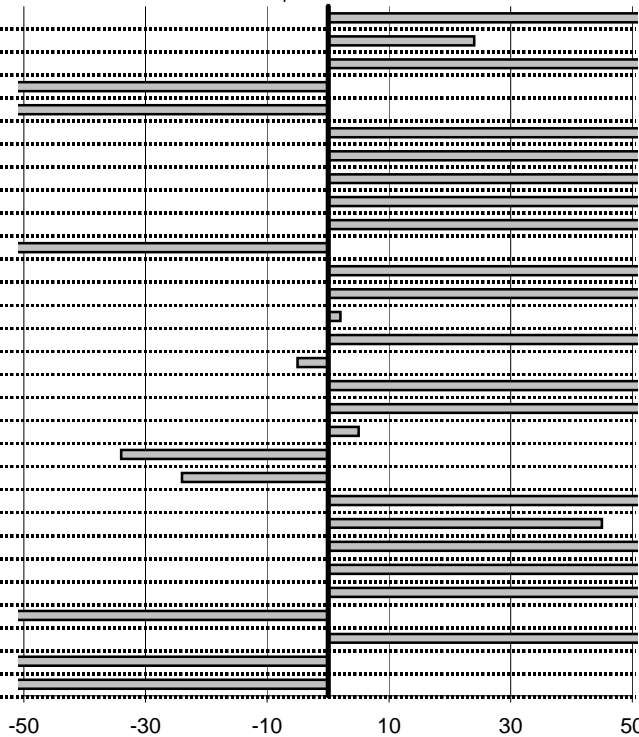

< < < < anticipo < > ritardo >> > >

Elaborazione dati a cura di CRONOVITERBO