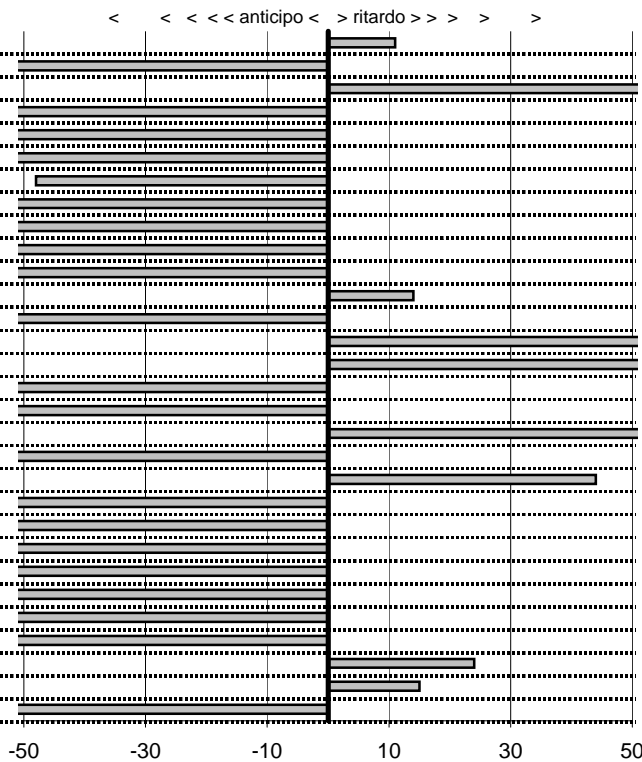

SCHIAVILLA VALERIO
 A.R. GIULIA SUPER 1300

32

39 in classifica

prova	t.imposto	start	stop	t.netto
PC1-Cantalice 1	0:00:06,00	15:31:24,00	15:31:30,11	0:00:06,11
PC2-Cantalice 2	0:00:09,00	15:31:30,11	15:31:35,89	0:00:05,78
PC3-Pian di Roche 1	0:22:39,00	15:31:35,89	16:13:24,70	0:41:48,81
PC4-Pian di Roche 2	0:00:09,00	16:13:24,70	16:13:28,12	0:00:03,42
PC5-Pian di Roche 3	0:00:10,00	16:13:28,12	16:13:31,77	0:00:03,65
PC6-Campoforogna 1	0:11:11,00	16:13:31,77	16:23:35,55	0:10:03,78
PC7-Campoforogna 2	0:00:08,00	16:23:35,55	16:23:43,07	0:00:07,52
PC8-Bivio Vallolina 1	0:34:15,00	16:24:01,34	16:55:58,89	0:31:57,55
PC9-Bivio Vallolina 2	0:00:06,00	16:55:58,89	16:56:01,87	0:00:02,98
PC10-Bivio Vallolina 3	0:00:06,00	16:56:01,87	16:56:05,95	0:00:04,08
PC11-Cascia 1	0:50:20,00	16:56:05,95	17:38:52,33	0:42:46,38
PC12-Cascia 2	0:00:08,00	17:38:52,33	17:39:00,47	0:00:08,14
PC13-Piazzale S.S. 685	0:19:59,00	17:39:00,47	17:56:09,27	0:17:08,80
PC14-Piazzale S.S. 685	0:00:06,00	17:56:09,27	17:56:16,14	0:00:06,87
PC15-Selvarotonda 1	0:57:55,00	17:57:52,52	18:57:28,30	0:59:35,78
PC16-Selvarotonda 2	0:00:06,00	18:57:28,30	18:57:32,97	0:00:04,67
PC17-Selvarotonda 3	0:00:06,00	18:57:32,97	18:57:38,14	0:00:05,17
PC18-Selvarotonda 4	0:00:06,00	18:57:38,14	00:00:00,00	11:37:38,14
PC19-Selvarotonda 5	0:00:05,00	00:00:00,00	00:00:00,00	0:00:00,00
PC20-Selvarotonda 6	0:00:05,00	19:45:01,12	19:45:06,56	0:00:05,44
PC21-Selvarotonda 7	0:00:06,00	19:45:06,56	19:45:11,40	0:00:04,84
PC22-Selvarotonda 8	0:00:07,00	19:45:11,40	19:45:17,26	0:00:05,86
PC23-Selvarotonda 9	0:00:06,00	19:45:17,26	19:45:20,91	0:00:03,65
PC24-Cittareale 1	0:19:25,00	19:45:20,91	20:04:44,54	0:19:23,63
PC25-Cittareale 2	0:00:06,00	20:04:44,54	20:04:47,54	0:00:03,00
PC26-Cittareale 3	0:00:06,00	20:04:47,54	20:04:51,18	0:00:03,64
PC27-Pian di Roche 4	1:34:59,00	20:13:45,90	21:48:30,60	0:94:44,70
PC28-Pian di Roche 5	0:00:10,00	21:48:30,60	21:48:40,84	0:00:10,24
PC29-Pian di Roche 6	0:00:09,00	21:48:40,84	21:48:49,99	0:00:09,15
PC30-Campoforogna 1	0:11:59,00	21:48:49,99	22:00:26,67	0:11:36,68