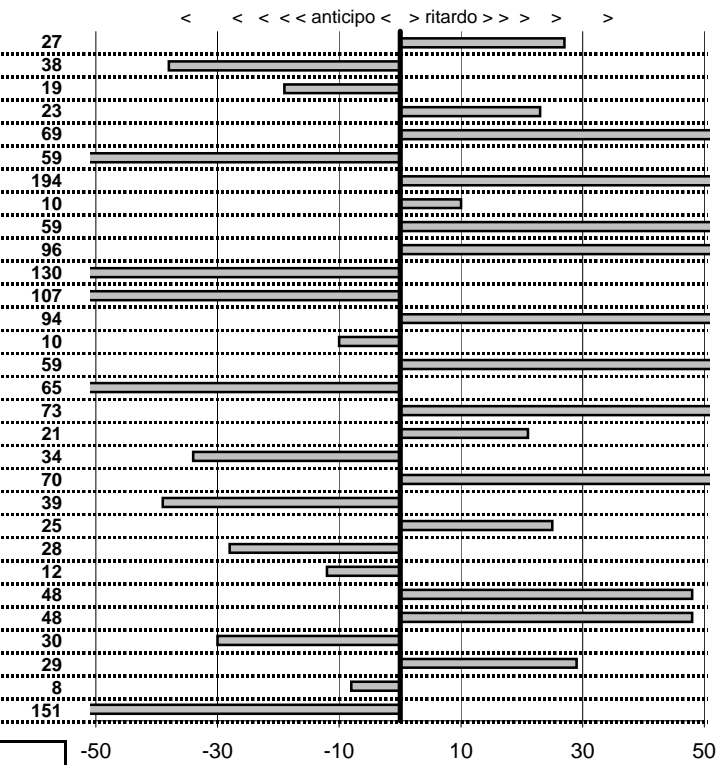

prova	t.imposto	start	stop	t.netto
PC1-Cantalice 1	0:00:06,00	15:13:38,91	15:13:45,18	0:00:06,27
PC2-Cantalice 2	0:00:09,00	15:13:45,18	15:13:53,80	0:00:08,62
PC3-Pian di Roche 1	0:22:39,00	15:13:53,80	15:36:32,61	0:22:38,81
PC4-Pian di Roche 2	0:00:09,00	15:36:32,61	15:36:41,84	0:00:09,23
PC5-Pian di Roche 3	0:00:10,00	15:36:41,84	15:36:52,53	0:00:10,69
PC6-Campoforogna 1	0:11:11,00	15:36:52,53	15:48:02,94	0:11:10,41
PC7-Campoforogna 2	0:00:08,00	15:48:02,94	15:48:12,88	0:00:09,94
PC8-Bivio Vallolina 1	0:34:15,00	15:48:42,81	16:22:57,91	0:34:15,10
PC9-Bivio Vallolina 2	0:00:06,00	16:22:57,91	16:23:04,50	0:00:06,59
PC10-Bivio Vallolina 3	0:00:06,00	16:23:04,50	16:23:11,46	0:00:06,96
PC11-Cascia 1	0:50:20,00	16:23:11,46	17:13:30,16	0:50:18,70
PC12-Cascia 2	0:00:08,00	17:13:30,16	17:13:37,09	0:00:06,93
PC13-Piazzale S.S. 685	0:19:59,00	17:13:37,09	17:33:37,03	0:19:59,94
PC14-Piazzale S.S. 685	0:00:06,00	17:33:37,03	17:33:42,93	0:00:05,90
PC15-Selvarotonda 1	0:57:55,00	17:35:01,92	18:32:57,51	0:57:55,59
PC16-Selvarotonda 2	0:00:06,00	18:32:57,51	18:33:02,86	0:00:05,35
PC17-Selvarotonda 3	0:00:06,00	18:33:02,86	18:33:09,59	0:00:06,73
PC18-Selvarotonda 4	0:00:06,00	18:33:09,59	18:33:15,80	0:00:06,21
PC19-Selvarotonda 5	0:00:05,00	18:33:15,80	18:33:20,46	0:00:04,66
PC20-Selvarotonda 6	0:00:05,00	19:35:15,65	19:35:21,35	0:00:05,70
PC21-Selvarotonda 7	0:00:06,00	19:35:21,35	19:35:26,96	0:00:05,61
PC22-Selvarotonda 8	0:00:07,00	19:35:26,96	19:35:34,21	0:00:07,25
PC23-Selvarotonda 9	0:00:06,00	19:35:34,21	19:35:39,93	0:00:05,72
PC24-Cittareale 1	0:19:25,00	19:35:39,93	19:55:04,81	0:19:24,88
PC25-Cittareale 2	0:00:06,00	19:55:04,81	19:55:11,29	0:00:06,48
PC26-Cittareale 3	0:00:06,00	19:55:11,29	19:55:17,77	0:00:06,48
PC27-Pian di Roche 4	1:34:59,00	19:59:09,99	21:34:09,29	0:94:59,30
PC28-Pian di Roche 5	0:00:10,00	21:34:09,29	21:34:19,58	0:00:10,29
PC29-Pian di Roche 6	0:00:09,00	21:34:19,58	21:34:28,50	0:00:08,92
PC30-Campoforogna 1	0:11:59,00	21:34:28,50	21:46:25,99	0:11:57,49

Elaborazione dati a cura di CRONOVITERBO