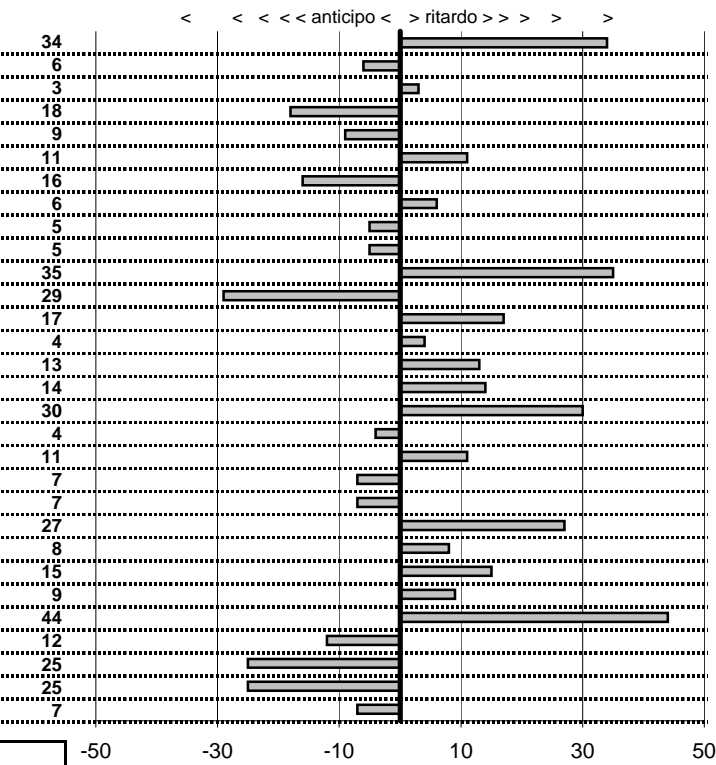

PIRRI ALBERTO
LANCIA FULVIA RALLY 1,3 S

6

9 in classifica

prova	t.imposto	start	stop	t.netto
PC1-Cantalice 1	0:00:06,00	15:05:30,09	15:05:36,43	0:00:06,34
PC2-Cantalice 2	0:00:09,00	15:05:36,43	15:05:45,37	0:00:08,94
PC3-Pian di Roche 1	0:22:39,00	15:05:45,37	15:28:24,40	0:22:39,03
PC4-Pian di Roche 2	0:00:09,00	15:28:24,40	15:28:33,22	0:00:08,82
PC5-Pian di Roche 3	0:00:10,00	15:28:33,22	15:28:43,13	0:00:09,91
PC6-Campoforogna 1	0:11:11,00	15:28:43,13	15:39:54,24	0:11:11,11
PC7-Campoforogna 2	0:00:08,00	15:39:54,24	15:40:02,08	0:00:07,84
PC8-Bivio Vallolina 1	0:34:15,00	15:42:02,43	16:16:17,49	0:34:15,06
PC9-Bivio Vallolina 2	0:00:06,00	16:16:17,49	16:16:23,44	0:00:05,95
PC10-Bivio Vallolina 3	0:00:06,00	16:16:23,44	16:16:29,39	0:00:05,95
PC11-Cascia 1	0:50:20,00	16:16:29,39	17:06:49,74	0:50:20,35
PC12-Cascia 2	0:00:08,00	17:06:49,74	17:06:57,45	0:00:07,71
PC13-Piazzale S.S. 685	0:19:59,00	17:06:57,45	17:26:56,62	0:19:59,17
PC14-Piazzale S.S. 685	0:00:06,00	17:26:56,62	17:27:02,66	0:00:06,04
PC15-Selvarotonda 1	0:57:55,00	17:28:04,90	18:26:00,03	0:57:55,13
PC16-Selvarotonda 2	0:00:06,00	18:26:00,03	18:26:06,17	0:00:06,14
PC17-Selvarotonda 3	0:00:06,00	18:26:06,17	18:26:12,47	0:00:06,30
PC18-Selvarotonda 4	0:00:06,00	18:26:12,47	18:26:18,43	0:00:05,96
PC19-Selvarotonda 5	0:00:05,00	18:26:18,43	18:26:23,54	0:00:05,11
PC20-Selvarotonda 6	0:00:05,00	19:29:39,62	19:29:44,55	0:00:04,93
PC21-Selvarotonda 7	0:00:06,00	19:29:44,55	19:29:50,48	0:00:05,93
PC22-Selvarotonda 8	0:00:07,00	19:29:50,48	19:29:57,75	0:00:07,27
PC23-Selvarotonda 9	0:00:06,00	19:29:57,75	19:30:03,83	0:00:06,08
PC24-Cittareale 1	0:19:25,00	19:30:03,83	19:49:28,98	0:19:25,15
PC25-Cittareale 2	0:00:06,00	19:49:28,98	19:49:35,07	0:00:06,09
PC26-Cittareale 3	0:00:06,00	19:49:35,07	19:49:41,51	0:00:06,44
PC27-Pian di Roche 4	1:34:59,00	19:51:43,30	21:26:42,42	0:94:59,12
PC28-Pian di Roche 5	0:00:10,00	21:26:42,42	21:26:52,17	0:00:09,75
PC29-Pian di Roche 6	0:00:09,00	21:26:52,17	21:27:00,92	0:00:08,75
PC30-Campoforogna 1	0:11:59,00	21:27:00,92	21:38:59,85	0:11:58,93