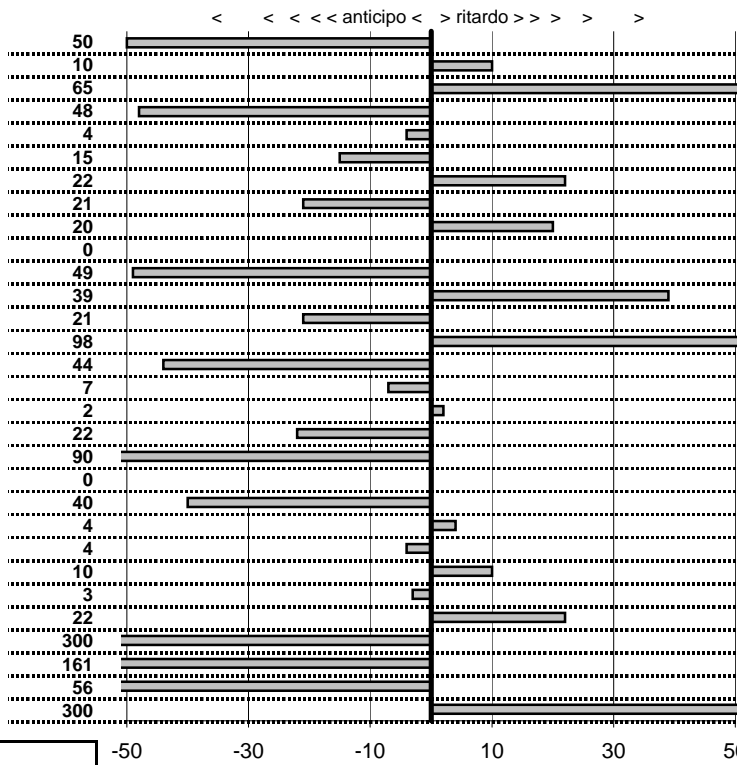

VITA MARCO
 A.R. 75 TWIN SPARK

46

26 in classifica

prova	t.imposto	start	stop	t.netto
PC1-Cantalice 1	0:00:06,00	15:45:20,71	15:45:26,21	0:00:05,50
PC2-Cantalice 2	0:00:09,00	15:45:26,21	15:45:35,31	0:00:09,10
PC3-Pian di Roche 1	0:22:39,00	15:45:35,31	16:08:14,96	0:22:39,65
PC4-Pian di Roche 2	0:00:09,00	16:08:14,96	16:08:23,48	0:00:08,52
PC5-Pian di Roche 3	0:00:10,00	16:08:23,48	16:08:33,44	0:00:09,96
PC6-Campoforogna 1	0:11:11,00	16:08:33,44	16:19:44,29	0:11:10,85
PC7-Campoforogna 2	0:00:08,00	16:19:44,29	16:19:52,51	0:00:08,22
PC8-Bivio Vallolina 1	0:34:15,00	16:20:09,63	16:54:24,42	0:34:14,79
PC9-Bivio Vallolina 2	0:00:06,00	16:54:24,42	16:54:30,62	0:00:06,20
PC10-Bivio Vallolina 3	0:00:06,00	16:54:30,62	16:54:36,62	0:00:06,00
PC11-Cascia 1	0:50:20,00	16:54:36,62	17:44:56,13	0:50:19,51
PC12-Cascia 2	0:00:08,00	17:44:56,13	17:45:04,52	0:00:08,39
PC13-Piazzale S.S. 685	0:19:59,00	17:45:04,52	18:05:03,31	0:19:58,79
PC14-Piazzale S.S. 685	0:00:06,00	18:05:03,31	18:05:10,29	0:00:06,98
PC15-Selvarotonda 1	0:57:55,00	18:06:06,98	19:04:01,54	0:57:54,56
PC16-Selvarotonda 2	0:00:06,00	19:04:01,54	19:04:07,47	0:00:05,93
PC17-Selvarotonda 3	0:00:06,00	19:04:07,47	19:04:13,49	0:00:06,02
PC18-Selvarotonda 4	0:00:06,00	19:04:13,49	19:04:19,27	0:00:05,78
PC19-Selvarotonda 5	0:00:05,00	19:04:19,27	19:04:23,37	0:00:04,10
PC20-Selvarotonda 6	0:00:05,00	19:52:10,59	19:52:15,59	0:00:05,00
PC21-Selvarotonda 7	0:00:06,00	19:52:15,59	19:52:21,19	0:00:05,60
PC22-Selvarotonda 8	0:00:07,00	19:52:21,19	19:52:28,23	0:00:07,04
PC23-Selvarotonda 9	0:00:06,00	19:52:28,23	19:52:34,19	0:00:05,96
PC24-Cittareale 1	0:19:25,00	19:52:34,19	20:11:59,29	0:19:25,10
PC25-Cittareale 2	0:00:06,00	20:11:59,29	20:12:05,26	0:00:05,97
PC26-Cittareale 3	0:00:06,00	20:12:05,26	20:12:11,48	0:00:06,22
PC27-Pian di Roche 4	1:34:59,00	20:22:48,37	21:58:13,51	0:95:25,14
PC28-Pian di Roche 5	0:00:10,00	21:58:13,51	21:58:21,90	0:00:08,39
PC29-Pian di Roche 6	0:00:09,00	21:58:21,90	21:58:30,34	0:00:08,44
PC30-Campoforogna 1	0:11:59,00	21:58:30,34	22:11:03,22	0:12:32,88