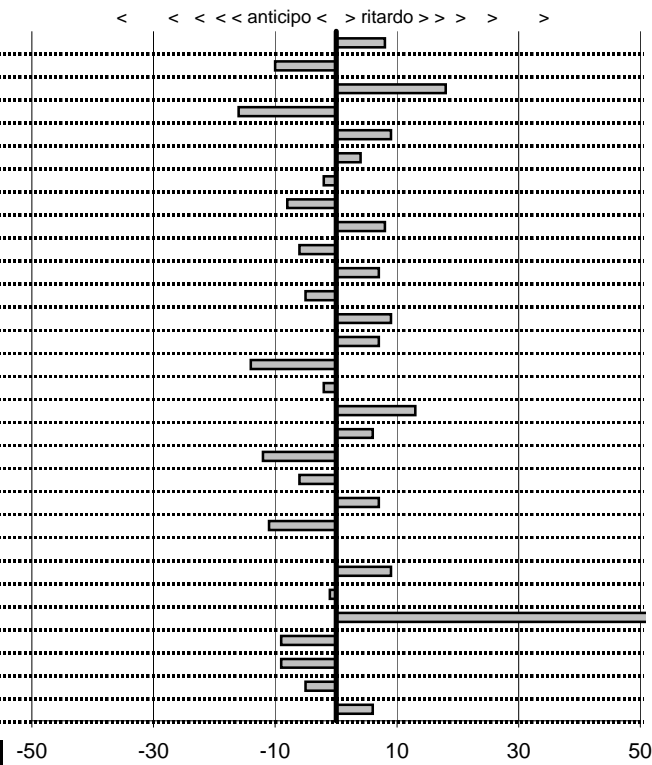

PACIARONI GIAMPAOLO
 A 112 ABARTH

10

11 in classifica

prova	t.imposto	start	stop	t.netto
PC1-Cantalice 1	0:00:06,00	15:09:37,13	15:09:43,21	0:00:06,08
PC2-Cantalice 2	0:00:09,00	15:09:43,21	15:09:52,11	0:00:08,90
PC3-Pian di Roche 1	0:22:39,00	15:09:52,11	15:32:31,29	0:22:39,18
PC4-Pian di Roche 2	0:00:09,00	15:32:31,29	15:32:40,13	0:00:08,84
PC5-Pian di Roche 3	0:00:10,00	15:32:40,13	15:32:50,22	0:00:10,09
PC6-Campoforogna 1	0:11:11,00	15:32:50,22	15:44:01,26	0:11:11,04
PC7-Campoforogna 2	0:00:08,00	15:44:01,26	15:44:09,24	0:00:07,98
PC8-Bivio Vallolina 1	0:34:15,00	15:45:53,01	16:20:07,93	0:34:14,92
PC9-Bivio Vallolina 2	0:00:06,00	16:20:07,93	16:20:14,01	0:00:06,08
PC10-Bivio Vallolina 3	0:00:06,00	16:20:14,01	16:20:19,95	0:00:05,94
PC11-Cascia 1	0:50:20,00	16:20:19,95	17:10:40,02	0:50:20,07
PC12-Cascia 2	0:00:08,00	17:10:40,02	17:10:47,97	0:00:07,95
PC13-Piazzale S.S. 685	0:19:59,00	17:10:47,97	17:30:47,06	0:19:59,09
PC14-Piazzale S.S. 685	0:00:06,00	17:30:47,06	17:30:53,13	0:00:06,07
PC15-Selvarotonda 1	0:57:55,00	17:32:02,27	18:29:57,13	0:57:54,86
PC16-Selvarotonda 2	0:00:06,00	18:29:57,13	18:30:03,11	0:00:05,98
PC17-Selvarotonda 3	0:00:06,00	18:30:03,11	18:30:09,24	0:00:06,13
PC18-Selvarotonda 4	0:00:06,00	18:30:09,24	18:30:15,30	0:00:06,06
PC19-Selvarotonda 5	0:00:05,00	18:30:15,30	18:30:20,18	0:00:04,88
PC20-Selvarotonda 6	0:00:05,00	19:32:26,20	19:32:31,14	0:00:04,94
PC21-Selvarotonda 7	0:00:06,00	19:32:31,14	19:32:37,21	0:00:06,07
PC22-Selvarotonda 8	0:00:07,00	19:32:37,21	19:32:44,10	0:00:06,89
PC23-Selvarotonda 9	0:00:06,00	19:32:44,10	19:32:50,10	0:00:06,00
PC24-Cittareale 1	0:19:25,00	19:32:50,10	19:52:15,19	0:19:25,09
PC25-Cittareale 2	0:00:06,00	19:52:15,19	19:52:21,18	0:00:05,99
PC26-Cittareale 3	0:00:06,00	19:52:21,18	19:53:21,65	0:01:00,47
PC27-Pian di Roche 4	1:34:59,00	19:55:36,81	21:30:35,90	0:94:59,09
PC28-Pian di Roche 5	0:00:10,00	21:30:35,90	21:30:45,81	0:00:09,91
PC29-Pian di Roche 6	0:00:09,00	21:30:45,81	21:30:54,76	0:00:08,95
PC30-Campoforogna 1	0:11:59,00	21:30:54,76	21:42:53,82	0:11:59,06