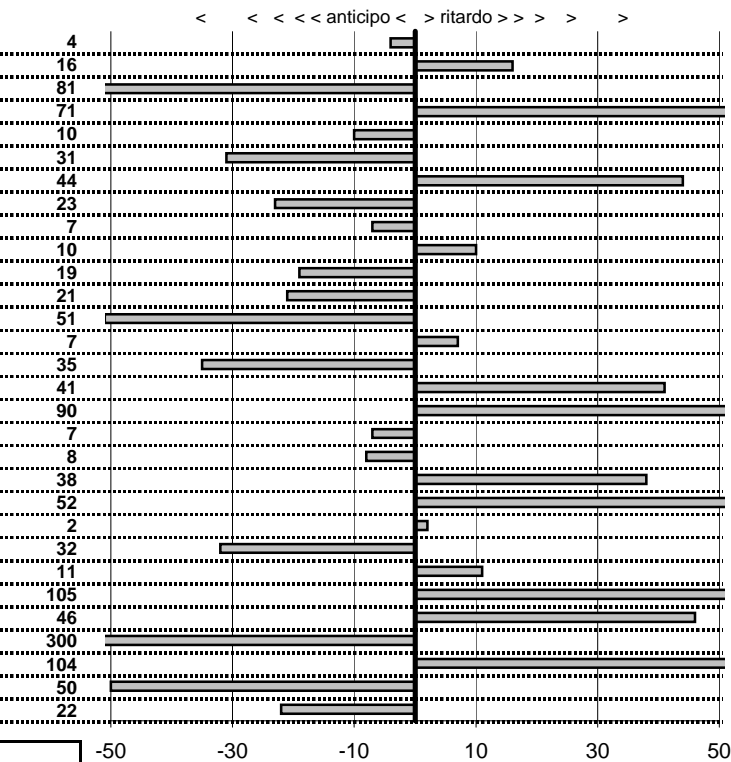

prova	t.imposto	start	stop	t.netto
PC1-Cantalice 1	0:00:06,00	15:03:20,33	15:03:26,29	0:00:05,96
PC2-Cantalice 2	0:00:09,00	15:03:26,29	15:03:35,45	0:00:09,16
PC3-Pian di Roche 1	0:22:39,00	15:03:35,45	15:26:13,64	0:22:38,19
PC4-Pian di Roche 2	0:00:09,00	15:26:13,64	15:26:23,35	0:00:09,71
PC5-Pian di Roche 3	0:00:10,00	15:26:23,35	15:26:33,25	0:00:09,90
PC6-Campoforogna 1	0:11:11,00	15:26:33,25	15:37:43,94	0:11:10,69
PC7-Campoforogna 2	0:00:08,00	15:37:43,94	15:37:52,38	0:00:08,44
PC8-Bivio Vallolina 1	0:34:15,00	15:39:52,37	16:14:07,14	0:34:14,77
PC9-Bivio Vallolina 2	0:00:06,00	16:14:07,14	16:14:13,07	0:00:05,93
PC10-Bivio Vallolina 3	0:00:06,00	16:14:13,07	16:14:19,17	0:00:06,10
PC11-Cascia 1	0:50:20,00	16:14:19,17	17:04:38,98	0:50:19,81
PC12-Cascia 2	0:00:08,00	17:04:38,98	17:04:46,77	0:00:07,79
PC13-Piazzale S.S. 685	0:19:59,00	17:04:46,77	17:24:45,26	0:19:58,49
PC14-Piazzale S.S. 685	0:00:06,00	17:24:45,26	17:24:51,33	0:00:06,07
PC15-Selvarotonda 1	0:57:55,00	17:26:09,36	18:24:04,01	0:57:54,65
PC16-Selvarotonda 2	0:00:06,00	18:24:04,01	18:24:10,42	0:00:06,41
PC17-Selvarotonda 3	0:00:06,00	18:24:10,42	18:24:17,32	0:00:06,90
PC18-Selvarotonda 4	0:00:06,00	18:24:17,32	18:24:23,25	0:00:05,93
PC19-Selvarotonda 5	0:00:05,00	18:24:23,25	18:24:28,17	0:00:04,92
PC20-Selvarotonda 6	0:00:05,00	19:28:05,16	19:28:10,54	0:00:05,38
PC21-Selvarotonda 7	0:00:06,00	19:28:10,54	19:28:17,06	0:00:06,52
PC22-Selvarotonda 8	0:00:07,00	19:28:17,06	19:28:24,08	0:00:07,02
PC23-Selvarotonda 9	0:00:06,00	19:28:24,08	19:28:29,76	0:00:05,68
PC24-Cittareale 1	0:19:25,00	19:28:29,76	19:47:54,87	0:19:25,11
PC25-Cittareale 2	0:00:06,00	19:47:54,87	19:48:01,92	0:00:07,05
PC26-Cittareale 3	0:00:06,00	19:48:01,92	19:48:08,38	0:00:06,46
PC27-Pian di Roche 4	1:34:59,00	19:49:53,28	21:25:18,50	0:95:25,22
PC28-Pian di Roche 5	0:00:10,00	21:25:18,50	21:25:29,54	0:00:11,04
PC29-Pian di Roche 6	0:00:09,00	21:25:29,54	21:25:38,04	0:00:08,50
PC30-Campoforogna 1	0:11:59,00	21:25:38,04	21:37:36,82	0:11:58,78

Elaborazione dati a cura di CRONOVITERBO