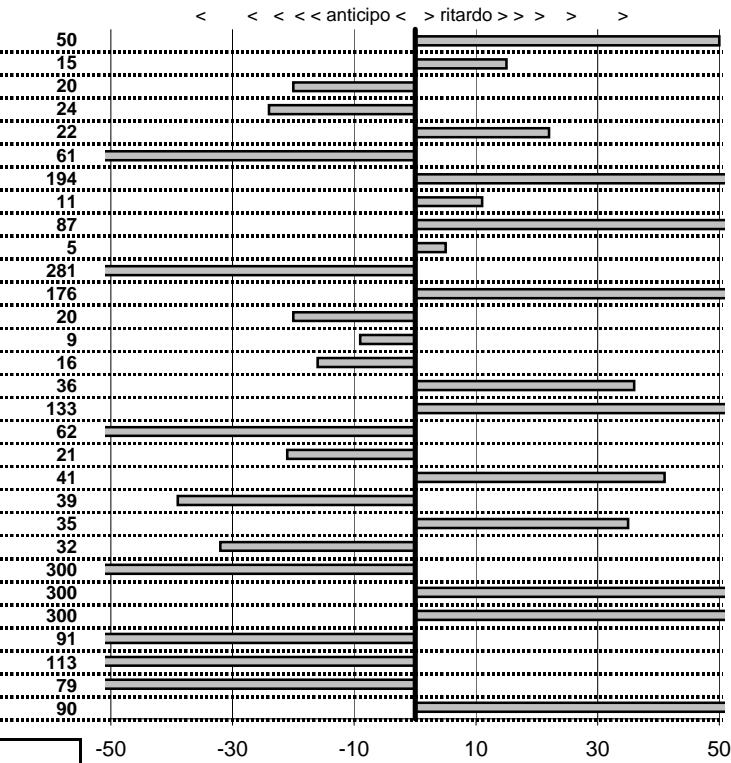

- Cronologi - Penalità - Statistiche -

MAINAS GIANLUCA	35
A.R. GIULIA SUPER 1300	
31 in classifica	

prova	t.imposto	start	stop	t.netto
PC1-Cantalice 1	0:00:06,00	15:34:33,32	15:34:39,82	0:00:06,50
PC2-Cantalice 2	0:00:09,00	15:34:39,82	15:34:48,97	0:00:09,15
PC3-Pian di Roche 1	0:22:39,00	15:34:48,97	15:57:27,77	0:22:38,80
PC4-Pian di Roche 2	0:00:09,00	15:57:27,77	15:57:36,53	0:00:08,76
PC5-Pian di Roche 3	0:00:10,00	15:57:36,53	15:57:46,75	0:00:10,22
PC6-Campoforogna 1	0:11:11,00	15:57:46,75	16:08:57,14	0:11:10,39
PC7-Campoforogna 2	0:00:08,00	16:08:57,14	16:09:07,08	0:00:09,94
PC8-Bivio Vallolina 1	0:34:15,00	16:10:52,35	16:45:07,46	0:34:15,11
PC9-Bivio Vallolina 2	0:00:06,00	16:45:07,46	16:45:14,33	0:00:06,87
PC10-Bivio Vallolina 3	0:00:06,00	16:45:14,33	16:45:20,38	0:00:06,05
PC11-Cascia 1	0:50:20,00	16:45:20,38	17:35:37,57	0:50:17,19
PC12-Cascia 2	0:00:08,00	17:35:37,57	17:35:47,33	0:00:09,76
PC13-Piazzale S.S. 685	0:19:59,00	17:35:47,33	17:55:46,13	0:19:58,80
PC14-Piazzale S.S. 685	0:00:06,00	17:55:46,13	17:55:52,04	0:00:05,91
PC15-Selvarotonda 1	0:57:55,00	17:56:52,40	18:54:47,24	0:57:54,84
PC16-Selvarotonda 2	0:00:06,00	18:54:47,24	18:54:53,60	0:00:06,36
PC17-Selvarotonda 3	0:00:06,00	18:54:53,60	18:55:00,93	0:00:07,33
PC18-Selvarotonda 4	0:00:06,00	18:55:00,93	18:55:06,31	0:00:05,38
PC19-Selvarotonda 5	0:00:05,00	18:55:06,31	18:55:11,10	0:00:04,79
PC20-Selvarotonda 6	0:00:05,00	19:47:07,63	19:47:13,04	0:00:05,41
PC21-Selvarotonda 7	0:00:06,00	19:47:13,04	19:47:18,65	0:00:05,61
PC22-Selvarotonda 8	0:00:07,00	19:47:18,65	19:47:26,00	0:00:07,35
PC23-Selvarotonda 9	0:00:06,00	19:47:26,00	19:47:31,68	0:00:05,68
PC24-Cittareale 1	0:19:25,00	19:47:31,68	20:06:41,98	0:19:10,30
PC25-Cittareale 2	0:00:06,00	20:06:41,98	20:06:58,85	0:00:16,87
PC26-Cittareale 3	0:00:06,00	20:06:58,85	20:07:09,12	0:00:10,27
PC27-Pian di Roche 4	1:34:59,00	20:15:43,33	21:50:43,24	0:94:59,91
PC28-Pian di Roche 5	0:00:10,00	21:50:43,24	21:50:52,11	0:00:08,87
PC29-Pian di Roche 6	0:00:09,00	21:50:52,11	21:51:00,32	0:00:08,21
PC30-Campoforogna 1	0:11:59,00	21:51:00,32	22:03:00,22	0:11:59,90