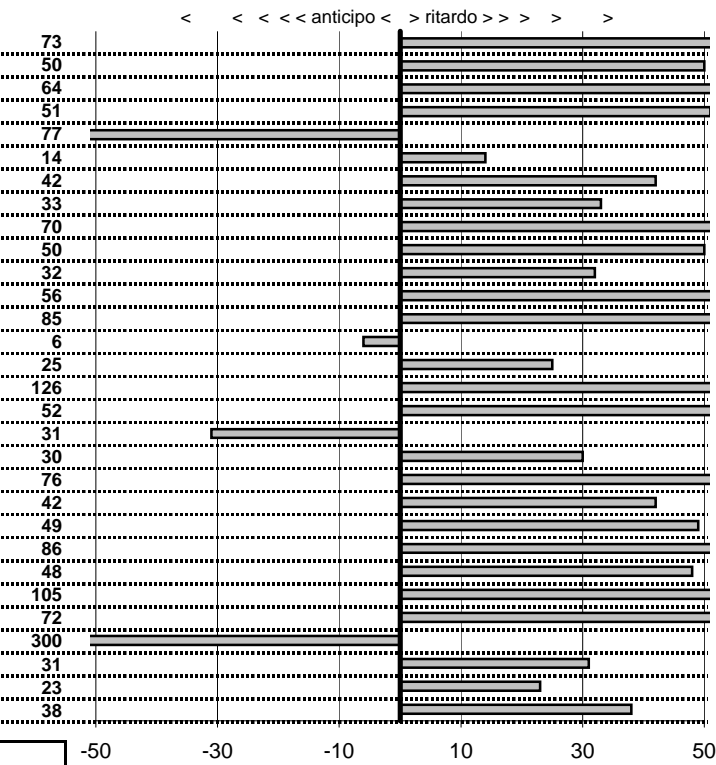

TRAVAGLINI VINCENZO
PININFARINA 124 SPIDER

43

29 in classifica

prova	t.imposto	start	stop	t.netto
PC1-Cantalice 1	0:00:06,00	15:42:20,09	15:42:26,82	0:00:06,73
PC2-Cantalice 2	0:00:09,00	15:42:26,82	15:42:36,32	0:00:09,50
PC3-Pian di Roche 1	0:22:39,00	15:42:36,32	16:05:15,96	0:22:39,64
PC4-Pian di Roche 2	0:00:09,00	16:05:15,96	16:05:25,47	0:00:09,51
PC5-Pian di Roche 3	0:00:10,00	16:05:25,47	16:05:34,70	0:00:09,23
PC6-Campoforogna 1	0:11:11,00	16:05:34,70	16:16:45,84	0:11:11,14
PC7-Campoforogna 2	0:00:08,00	16:16:45,84	16:16:54,26	0:00:08,42
PC8-Bivio Vallolina 1	0:34:15,00	16:17:58,24	16:52:13,57	0:34:15,33
PC9-Bivio Vallolina 2	0:00:06,00	16:52:13,57	16:52:20,27	0:00:06,70
PC10-Bivio Vallolina 3	0:00:06,00	16:52:20,27	16:52:26,77	0:00:06,50
PC11-Cascia 1	0:50:20,00	16:52:26,77	17:42:47,09	0:50:20,32
PC12-Cascia 2	0:00:08,00	17:42:47,09	17:42:55,65	0:00:08,56
PC13-Piazzale S.S. 685	0:19:59,00	17:42:55,65	18:02:55,50	0:19:59,85
PC14-Piazzale S.S. 685	0:00:06,00	18:02:55,50	18:03:01,44	0:00:05,94
PC15-Selvarotonda 1	0:57:55,00	18:04:55,63	19:02:50,88	0:57:55,25
PC16-Selvarotonda 2	0:00:06,00	19:02:50,88	19:02:58,14	0:00:07,26
PC17-Selvarotonda 3	0:00:06,00	19:02:58,14	19:03:04,66	0:00:06,52
PC18-Selvarotonda 4	0:00:06,00	19:03:04,66	19:03:10,35	0:00:05,69
PC19-Selvarotonda 5	0:00:05,00	19:03:10,35	19:03:15,65	0:00:05,30
PC20-Selvarotonda 6	0:00:05,00	19:51:27,21	19:51:32,97	0:00:05,76
PC21-Selvarotonda 7	0:00:06,00	19:51:32,97	19:51:39,39	0:00:06,42
PC22-Selvarotonda 8	0:00:07,00	19:51:39,39	19:51:46,88	0:00:07,49
PC23-Selvarotonda 9	0:00:06,00	19:51:46,88	19:51:53,74	0:00:06,86
PC24-Cittareale 1	0:19:25,00	19:51:53,74	20:11:19,22	0:19:25,48
PC25-Cittareale 2	0:00:06,00	20:11:19,22	20:11:26,27	0:00:07,05
PC26-Cittareale 3	0:00:06,00	20:11:26,27	20:11:32,99	0:00:06,72
PC27-Pian di Roche 4	1:34:59,00	20:21:46,41	21:57:46,00	0:95:59,59
PC28-Pian di Roche 5	0:00:10,00	21:57:46,00	21:57:56,31	0:00:10,31
PC29-Pian di Roche 6	0:00:09,00	21:57:56,31	21:58:05,54	0:00:09,23
PC30-Campoforogna 1	0:11:59,00	21:58:05,54	22:10:04,92	0:11:59,38