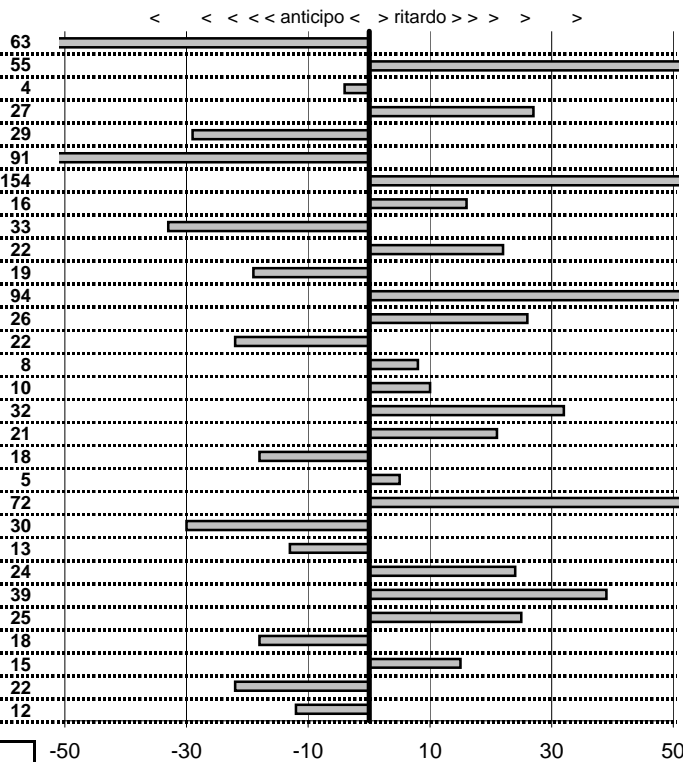

MONACO CARLO
 FIAT 1100 EXPORT

23

15 in classifica

prova	t.imposto	start	stop	t.netto
PC1-Cantalice 1	0:00:06,00	15:22:18,62	15:22:23,99	0:00:05,37
PC2-Cantalice 2	0:00:09,00	15:22:23,99	15:22:33,54	0:00:09,55
PC3-Pian di Roche 1	0:22:39,00	15:22:33,54	15:45:12,50	0:22:38,96
PC4-Pian di Roche 2	0:00:09,00	15:45:12,50	15:45:21,77	0:00:09,27
PC5-Pian di Roche 3	0:00:10,00	15:45:21,77	15:45:31,48	0:00:09,71
PC6-Campoforogna 1	0:11:11,00	15:45:31,48	15:56:41,57	0:11:10,09
PC7-Campoforogna 2	0:00:08,00	15:56:41,57	15:56:51,11	0:00:09,54
PC8-Bivio Vallolina 1	0:34:15,00	15:57:22,92	16:31:38,08	0:34:15,16
PC9-Bivio Vallolina 2	0:00:06,00	16:31:38,08	16:31:43,75	0:00:05,67
PC10-Bivio Vallolina 3	0:00:06,00	16:31:43,75	16:31:49,97	0:00:06,22
PC11-Cascia 1	0:50:20,00	16:31:49,97	17:22:09,78	0:50:19,81
PC12-Cascia 2	0:00:08,00	17:22:09,78	17:22:18,72	0:00:08,94
PC13-Piazzale S.S. 685	0:19:59,00	17:22:18,72	17:42:17,98	0:19:59,26
PC14-Piazzale S.S. 685	0:00:06,00	17:42:17,98	17:42:23,76	0:00:05,78
PC15-Selvarotonda 1	0:57:55,00	17:43:09,76	18:41:04,84	0:57:55,08
PC16-Selvarotonda 2	0:00:06,00	18:41:04,84	18:41:10,94	0:00:06,10
PC17-Selvarotonda 3	0:00:06,00	18:41:10,94	18:41:17,26	0:00:06,32
PC18-Selvarotonda 4	0:00:06,00	18:41:17,26	18:41:23,47	0:00:06,21
PC19-Selvarotonda 5	0:00:05,00	18:41:23,47	18:41:28,29	0:00:04,82
PC20-Selvarotonda 6	0:00:05,00	19:39:40,86	19:39:45,91	0:00:05,05
PC21-Selvarotonda 7	0:00:06,00	19:39:45,91	19:39:52,63	0:00:06,72
PC22-Selvarotonda 8	0:00:07,00	19:39:52,63	19:39:59,33	0:00:06,70
PC23-Selvarotonda 9	0:00:06,00	19:39:59,33	19:40:05,20	0:00:05,87
PC24-Cittareale 1	0:19:25,00	19:40:05,20	19:59:30,44	0:19:25,24
PC25-Cittareale 2	0:00:06,00	19:59:30,44	19:59:36,83	0:00:06,39
PC26-Cittareale 3	0:00:06,00	19:59:36,83	19:59:43,08	0:00:06,25
PC27-Pian di Roche 4	1:34:59,00	20:05:49,48	21:40:48,66	0:94:59,18
PC28-Pian di Roche 5	0:00:10,00	21:40:48,66	21:40:58,81	0:00:10,15
PC29-Pian di Roche 6	0:00:09,00	21:40:58,81	21:41:07,59	0:00:08,78
PC30-Campoforogna 1	0:11:59,00	21:41:07,59	21:53:06,47	0:11:58,88