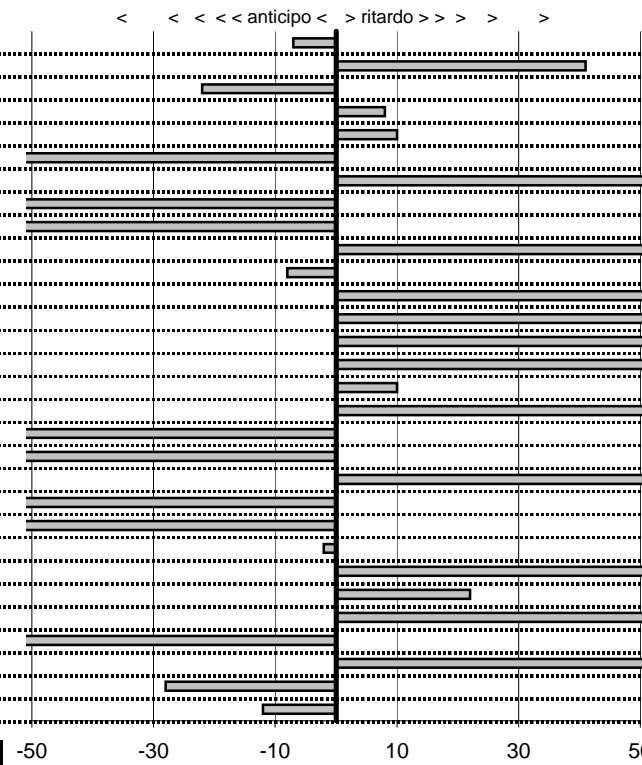

BESCHI FAUSTO		21
MG A		
25	in classifica	

prova	t.imposto	start	stop	t.netto	
PC1-Cantalice 1	0:00:06,00	15:20:18,83	15:20:24,76	0:00:05,93	7
PC2-Cantalice 2	0:00:09,00	15:20:24,76	15:20:34,17	0:00:09,41	41
PC3-Pian di Roche 1	0:22:39,00	15:20:34,17	15:43:12,95	0:22:38,78	22
PC4-Pian di Roche 2	0:00:09,00	15:43:12,95	15:43:22,03	0:00:09,08	8
PC5-Pian di Roche 3	0:00:10,00	15:43:22,03	15:43:32,13	0:00:10,10	10
PC6-Campoforogna 1	0:11:11,00	15:43:32,13	15:54:41,63	0:11:09,50	150
PC7-Campoforogna 2	0:00:08,00	15:54:41,63	15:54:51,14	0:00:09,51	151
PC8-Bivio Vallolina 1	0:34:15,00	15:55:18,95	16:29:31,84	0:34:12,89	211
PC9-Bivio Vallolina 2	0:00:06,00	16:29:31,84	16:29:36,55	0:00:04,71	129
PC10-Bivio Vallolina 3	0:00:06,00	16:29:36,55	16:29:44,76	0:00:08,21	221
PC11-Cascia 1	0:50:20,00	16:29:44,76	17:20:04,68	0:50:19,92	8
PC12-Cascia 2	0:00:08,00	17:20:04,68	17:20:14,24	0:00:09,56	156
PC13-Piazzale S.S. 685	0:19:59,00	17:20:14,24	17:40:14,18	0:19:59,94	94
PC14-Piazzale S.S. 685	0:00:06,00	17:40:14,18	17:40:22,36	0:00:08,18	218
PC15-Selvarotonda 1	0:57:55,00	17:41:17,86	18:39:14,91	0:57:57,05	205
PC16-Selvarotonda 2	0:00:06,00	18:39:14,91	18:39:21,01	0:00:06,10	10
PC17-Selvarotonda 3	0:00:06,00	18:39:21,01	18:39:28,03	0:00:07,02	102
PC18-Selvarotonda 4	0:00:06,00	18:39:28,03	18:39:31,43	0:00:03,40	260
PC19-Selvarotonda 5	0:00:05,00	18:39:31,43	18:39:34,53	0:00:03,10	190
PC20-Selvarotonda 6	0:00:05,00	19:38:15,87	19:38:21,42	0:00:05,55	55
PC21-Selvarotonda 7	0:00:06,00	19:38:21,42	19:38:26,88	0:00:05,46	54
PC22-Selvarotonda 8	0:00:07,00	19:38:26,88	19:38:33,36	0:00:06,48	52
PC23-Selvarotonda 9	0:00:06,00	19:38:33,36	19:38:39,34	0:00:05,98	2
PC24-Cittareale 1	0:19:25,00	19:38:39,34	19:58:05,42	0:19:26,08	108
PC25-Cittareale 2	0:00:06,00	19:58:05,42	19:58:11,64	0:00:06,22	22
PC26-Cittareale 3	0:00:06,00	19:58:11,64	19:58:18,64	0:00:07,00	100
PC27-Pian di Roche 4	1:34:59,00	20:03:46,34	21:38:45,95	0:94:59,61	61
PC28-Pian di Roche 5	0:00:10,00	21:38:45,95	21:38:56,72	0:00:10,77	77
PC29-Pian di Roche 6	0:00:09,00	21:38:56,72	21:39:05,44	0:00:08,72	28
PC30-Campoforogna 1	0:11:59,00	21:39:05,44	21:51:04,32	0:11:58,88	12