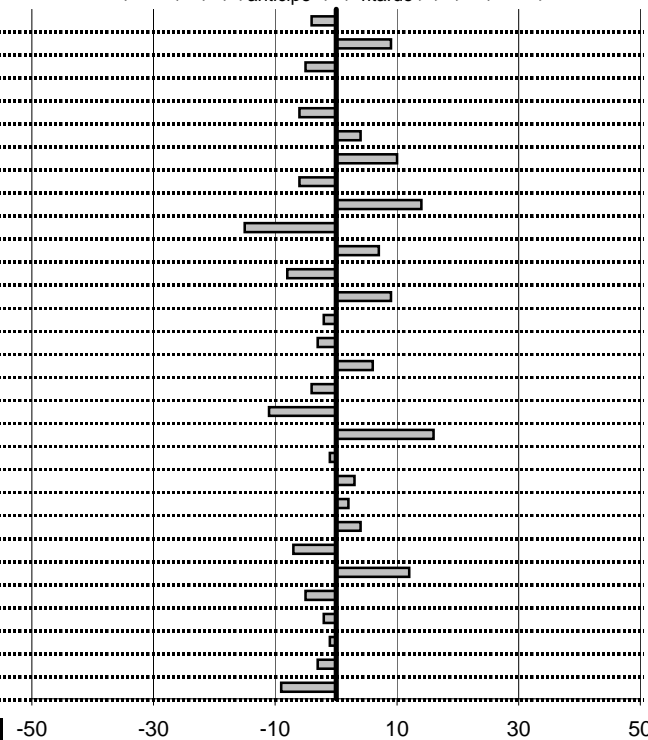

< < < < anticipo < > ritardo >> > >

Elaborazione dati a cura di CRONOVITERBO