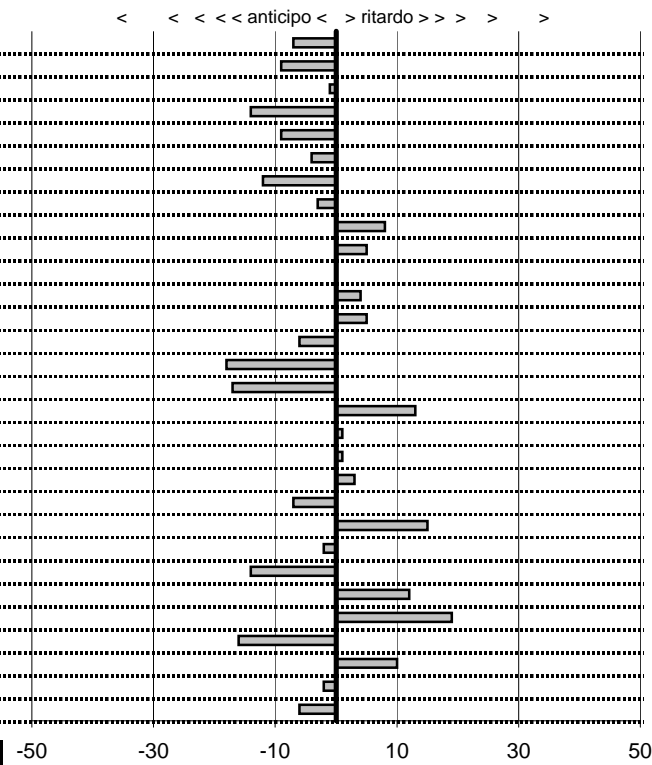

MAZZELLA GIUDO
 A.R. GT 1600 VELOCE

7

2 in classifica

prova	t.imposto	start	stop	t.netto
PC1-Cantalice 1	0:00:06,00	15:06:53,57	15:06:59,50	0:00:05,93
PC2-Cantalice 2	0:00:09,00	15:06:59,50	15:07:08,41	0:00:08,91
PC3-Pian di Roche 1	0:22:39,00	15:07:08,41	15:29:47,40	0:22:38,99
PC4-Pian di Roche 2	0:00:09,00	15:29:47,40	15:29:56,26	0:00:08,86
PC5-Pian di Roche 3	0:00:10,00	15:29:56,26	15:30:06,17	0:00:09,91
PC6-Campoforogna 1	0:11:11,00	15:30:06,17	15:41:17,13	0:11:10,96
PC7-Campoforogna 2	0:00:08,00	15:41:17,13	15:41:25,01	0:00:07,88
PC8-Bivio Vallolina 1	0:34:15,00	15:42:53,70	16:17:08,67	0:34:14,97
PC9-Bivio Vallolina 2	0:00:06,00	16:17:08,67	16:17:14,75	0:00:06,08
PC10-Bivio Vallolina 3	0:00:06,00	16:17:14,75	16:17:20,80	0:00:06,05
PC11-Cascia 1	0:50:20,00	16:17:20,80	17:07:40,80	0:50:20,00
PC12-Cascia 2	0:00:08,00	17:07:40,80	17:07:48,84	0:00:08,04
PC13-Piazzale S.S. 685	0:19:59,00	17:07:48,84	17:27:47,89	0:19:59,05
PC14-Piazzale S.S. 685	0:00:06,00	17:27:47,89	17:27:53,83	0:00:05,94
PC15-Selvarotonda 1	0:57:55,00	17:29:08,27	18:27:03,09	0:57:54,82
PC16-Selvarotonda 2	0:00:06,00	18:27:03,09	18:27:08,92	0:00:05,83
PC17-Selvarotonda 3	0:00:06,00	18:27:08,92	18:27:15,05	0:00:06,13
PC18-Selvarotonda 4	0:00:06,00	18:27:15,05	18:27:21,06	0:00:06,01
PC19-Selvarotonda 5	0:00:05,00	18:27:21,06	18:27:26,07	0:00:05,01
PC20-Selvarotonda 6	0:00:05,00	19:30:20,11	19:30:25,14	0:00:05,03
PC21-Selvarotonda 7	0:00:06,00	19:30:25,14	19:30:31,07	0:00:05,93
PC22-Selvarotonda 8	0:00:07,00	19:30:31,07	19:30:38,22	0:00:07,15
PC23-Selvarotonda 9	0:00:06,00	19:30:38,22	19:30:44,20	0:00:05,98
PC24-Cittareale 1	0:19:25,00	19:30:44,20	19:50:09,06	0:19:24,86
PC25-Cittareale 2	0:00:06,00	19:50:09,06	19:50:15,18	0:00:06,12
PC26-Cittareale 3	0:00:06,00	19:50:15,18	19:50:21,37	0:00:06,19
PC27-Pian di Roche 4	1:34:59,00	19:52:48,60	21:27:47,44	0:94:58,84
PC28-Pian di Roche 5	0:00:10,00	21:27:47,44	21:27:57,54	0:00:10,10
PC29-Pian di Roche 6	0:00:09,00	21:27:57,54	21:28:06,52	0:00:08,98
PC30-Campoforogna 1	0:11:59,00	21:28:06,52	21:40:05,46	0:11:58,94