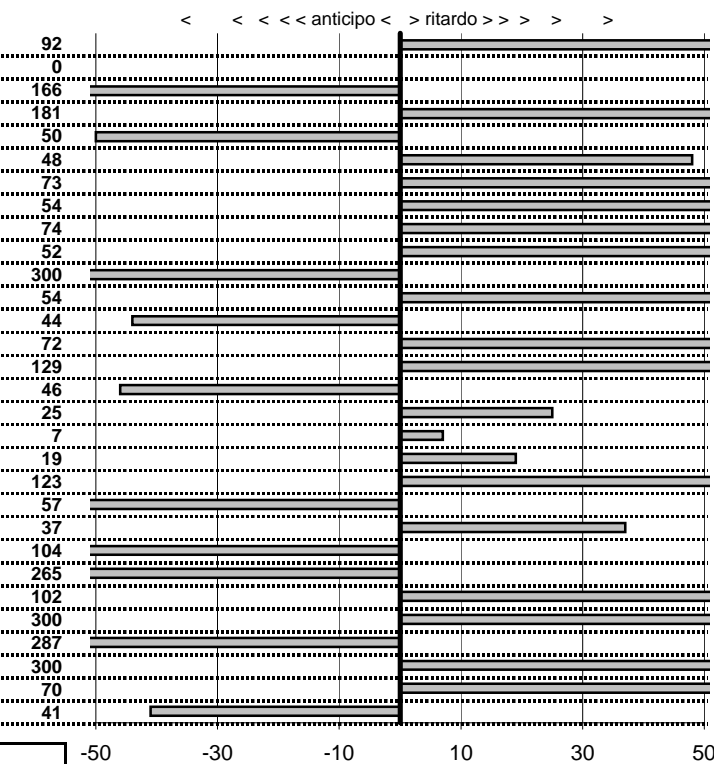

prova	t.imposto	start	stop	t.netto
PC1-Cantalice 1	0:00:06,00	15:37:31,34	15:37:38,26	0:00:06,92
PC2-Cantalice 2	0:00:09,00	15:37:38,26	15:37:47,26	0:00:09,00
PC3-Pian di Roche 1	0:22:39,00	15:37:47,26	16:00:24,60	0:22:37,34
PC4-Pian di Roche 2	0:00:09,00	16:00:24,60	16:00:35,41	0:00:10,81
PC5-Pian di Roche 3	0:00:10,00	16:00:35,41	16:00:44,91	0:00:09,50
PC6-Campoforogna 1	0:11:11,00	16:00:44,91	16:11:56,39	0:11:11,48
PC7-Campoforogna 2	0:00:08,00	16:11:56,39	16:12:05,12	0:00:08,73
PC8-Bivio Vallolina 1	0:34:15,00	16:14:01,52	16:48:17,06	0:34:15,54
PC9-Bivio Vallolina 2	0:00:06,00	16:48:17,06	16:48:23,80	0:00:06,74
PC10-Bivio Vallolina 3	0:00:06,00	16:48:23,80	16:48:30,32	0:00:06,52
PC11-Cascia 1	0:50:20,00	16:48:30,32	17:38:28,96	0:49:58,64
PC12-Cascia 2	0:00:08,00	17:38:28,96	17:38:37,50	0:00:08,54
PC13-Piazzale S.S. 685	0:19:59,00	17:38:37,50	17:58:36,06	0:19:58,56
PC14-Piazzale S.S. 685	0:00:06,00	17:58:36,06	17:58:42,78	0:00:06,72
PC15-Selvarotonda 1	0:57:55,00	18:01:00,52	18:58:56,81	0:57:56,29
PC16-Selvarotonda 2	0:00:06,00	18:58:56,81	18:59:02,35	0:00:05,54
PC17-Selvarotonda 3	0:00:06,00	18:59:02,35	18:59:08,60	0:00:06,25
PC18-Selvarotonda 4	0:00:06,00	18:59:08,60	18:59:14,67	0:00:06,07
PC19-Selvarotonda 5	0:00:05,00	18:59:14,67	18:59:19,86	0:00:05,19
PC20-Selvarotonda 6	0:00:05,00	19:49:17,04	19:49:23,27	0:00:06,23
PC21-Selvarotonda 7	0:00:06,00	19:49:23,27	19:49:28,70	0:00:05,43
PC22-Selvarotonda 8	0:00:07,00	19:49:28,70	19:49:36,07	0:00:07,37
PC23-Selvarotonda 9	0:00:06,00	19:49:36,07	19:49:41,03	0:00:04,96
PC24-Cittareale 1	0:19:25,00	19:49:41,03	20:09:03,38	0:19:22,35
PC25-Cittareale 2	0:00:06,00	20:09:03,38	20:09:10,40	0:00:07,02
PC26-Cittareale 3	0:00:06,00	20:09:10,40	20:09:21,95	0:00:11,55
PC27-Pian di Roche 4	1:34:59,00	20:18:48,51	21:53:44,64	0:94:56,13
PC28-Pian di Roche 5	0:00:10,00	21:53:44,64	21:53:58,90	0:00:14,26
PC29-Pian di Roche 6	0:00:09,00	21:53:58,90	21:54:08,60	0:00:09,70
PC30-Campoforogna 1	0:11:59,00	21:54:08,60	22:06:07,19	0:11:58,59

Elaborazione dati a cura di CRONOVITERBO