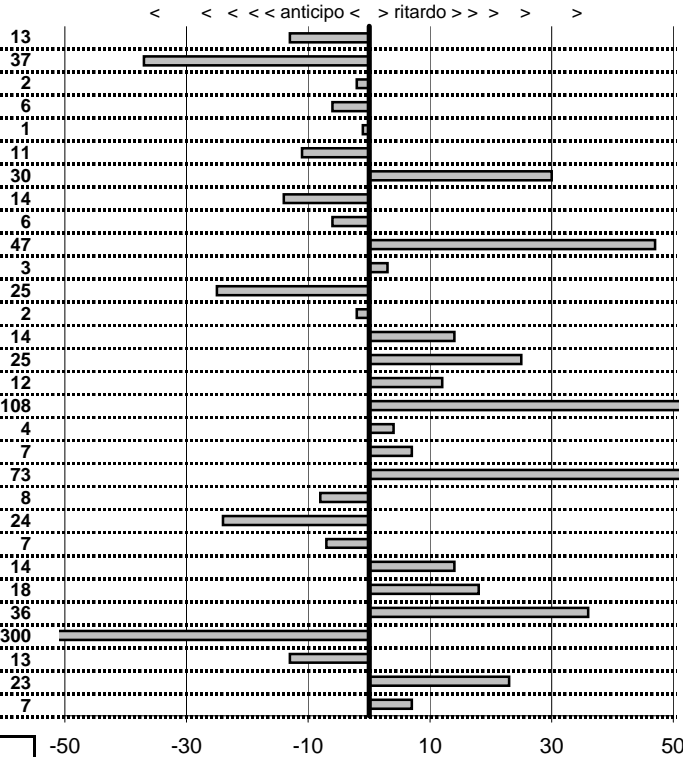

PEPE FABIO MASSIMO
 A 112 ABARTH

8

14 in classifica

prova	t.imposto	start	stop	t.netto
PC1-Cantalice 1	0:00:06,00	15:07:50,68	15:07:56,55	0:00:05,87
PC2-Cantalice 2	0:00:09,00	15:07:56,55	15:08:05,18	0:00:08,63
PC3-Pian di Roche 1	0:22:39,00	15:08:05,18	15:30:44,16	0:22:38,98
PC4-Pian di Roche 2	0:00:09,00	15:30:44,16	15:30:53,10	0:00:08,94
PC5-Pian di Roche 3	0:00:10,00	15:30:53,10	15:31:03,09	0:00:09,99
PC6-Campoforogna 1	0:11:11,00	15:31:03,09	15:42:13,98	0:11:10,89
PC7-Campoforogna 2	0:00:08,00	15:42:13,98	15:42:22,28	0:00:08,30
PC8-Bivio Vallolina 1	0:34:15,00	15:43:51,35	16:18:06,21	0:34:14,86
PC9-Bivio Vallolina 2	0:00:06,00	16:18:06,21	16:18:12,15	0:00:05,94
PC10-Bivio Vallolina 3	0:00:06,00	16:18:12,15	16:18:18,62	0:00:06,47
PC11-Cascia 1	0:50:20,00	16:18:18,62	17:08:38,65	0:50:20,03
PC12-Cascia 2	0:00:08,00	17:08:38,65	17:08:46,40	0:00:07,75
PC13-Piazzale S.S. 685	0:19:59,00	17:08:46,40	17:28:45,38	0:19:58,98
PC14-Piazzale S.S. 685	0:00:06,00	17:28:45,38	17:28:51,52	0:00:06,14
PC15-Selvarotonda 1	0:57:55,00	17:29:54,41	18:27:49,66	0:57:55,25
PC16-Selvarotonda 2	0:00:06,00	18:27:49,66	18:27:55,78	0:00:06,12
PC17-Selvarotonda 3	0:00:06,00	18:27:55,78	18:28:02,86	0:00:07,08
PC18-Selvarotonda 4	0:00:06,00	18:28:02,86	18:28:08,90	0:00:06,04
PC19-Selvarotonda 5	0:00:05,00	18:28:08,90	18:28:13,97	0:00:05,07
PC20-Selvarotonda 6	0:00:05,00	19:31:02,05	19:31:07,78	0:00:05,73
PC21-Selvarotonda 7	0:00:06,00	19:31:07,78	19:31:13,70	0:00:05,92
PC22-Selvarotonda 8	0:00:07,00	19:31:13,70	19:31:20,46	0:00:06,76
PC23-Selvarotonda 9	0:00:06,00	19:31:20,46	19:31:26,39	0:00:05,93
PC24-Cittareale 1	0:19:25,00	19:31:26,39	19:50:51,53	0:19:25,14
PC25-Cittareale 2	0:00:06,00	19:50:51,53	19:50:57,71	0:00:06,18
PC26-Cittareale 3	0:00:06,00	19:50:57,71	19:51:04,07	0:00:06,36
PC27-Pian di Roche 4	1:34:59,00	19:53:42,25	21:28:59,95	0:95:17,70
PC28-Pian di Roche 5	0:00:10,00	21:28:59,95	21:29:09,82	0:00:09,87
PC29-Pian di Roche 6	0:00:09,00	21:29:09,82	21:29:19,05	0:00:09,23
PC30-Campoforogna 1	0:11:59,00	21:29:19,05	21:41:18,12	0:11:59,07