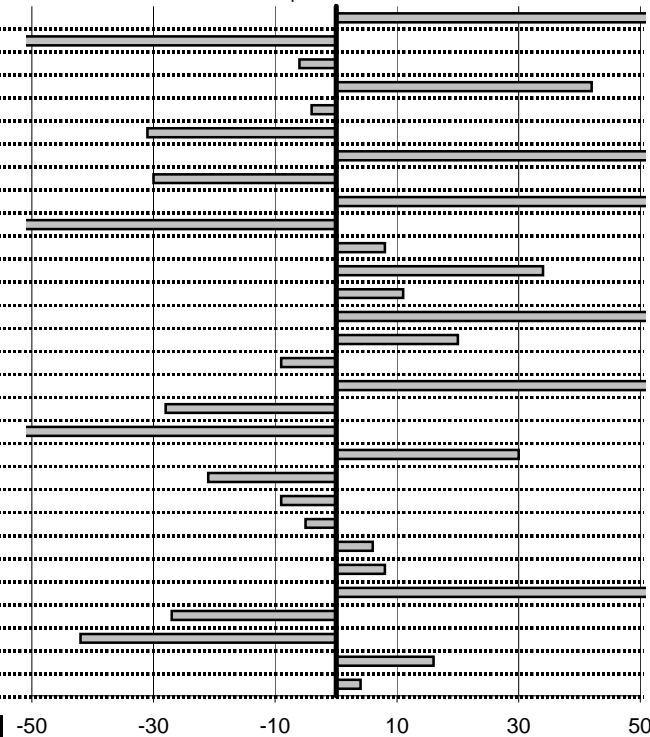

< < < < anticipo < > ritardo >> > >

Elaborazione dati a cura di CRONOVITERBO