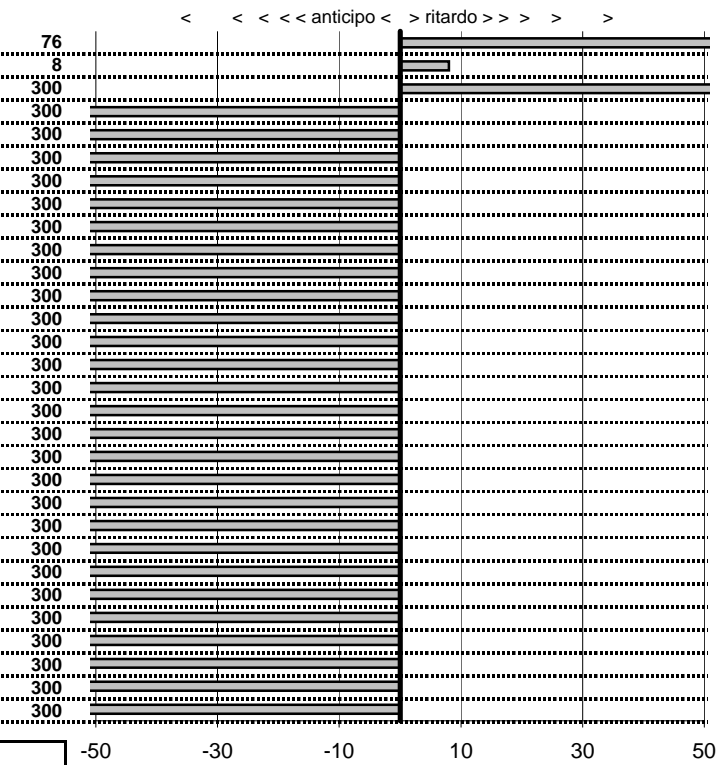

prova	t.imposto	start	stop	t.netto
PC1-Cantalice 1	0:00:06,00	15:18:21,65	15:18:28,41	0:00:06,76
PC2-Cantalice 2	0:00:09,00	15:18:28,41	15:18:37,49	0:00:09,08
PC3-Pian di Roche 1	0:22:39,00	15:18:37,49	00:00:00,00	9:18:37,49
PC4-Pian di Roche 2	0:00:09,00	00:00:00,00	00:00:00,00	0:00:00,00
PC5-Pian di Roche 3	0:00:10,00	00:00:00,00	00:00:00,00	0:00:00,00
PC6-Campoforogna 1	0:11:11,00	00:00:00,00	00:00:00,00	0:00:00,00
PC7-Campoforogna 2	0:00:08,00	00:00:00,00	00:00:00,00	0:00:00,00
PC8-Bivio Vallolina 1	0:34:15,00	00:00:00,00	00:00:00,00	0:00:00,00
PC9-Bivio Vallolina 2	0:00:06,00	00:00:00,00	00:00:00,00	0:00:00,00
PC10-Bivio Vallolina 3	0:00:06,00	00:00:00,00	00:00:00,00	0:00:00,00
PC11-Cascia 1	0:50:20,00	00:00:00,00	00:00:00,00	0:00:00,00
PC12-Cascia 2	0:00:08,00	00:00:00,00	00:00:00,00	0:00:00,00
PC13-Piazzale S.S. 685	0:19:59,00	00:00:00,00	00:00:00,00	0:00:00,00
PC14-Piazzale S.S. 685	0:00:06,00	00:00:00,00	00:00:00,00	0:00:00,00
PC15-Selvarotonda 1	0:57:55,00	00:00:00,00	00:00:00,00	0:00:00,00
PC16-Selvarotonda 2	0:00:06,00	00:00:00,00	00:00:00,00	0:00:00,00
PC17-Selvarotonda 3	0:00:06,00	00:00:00,00	00:00:00,00	0:00:00,00
PC18-Selvarotonda 4	0:00:06,00	00:00:00,00	00:00:00,00	0:00:00,00
PC19-Selvarotonda 5	0:00:05,00	00:00:00,00	00:00:00,00	0:00:00,00
PC20-Selvarotonda 6	0:00:05,00	00:00:00,00	00:00:00,00	0:00:00,00
PC21-Selvarotonda 7	0:00:06,00	00:00:00,00	00:00:00,00	0:00:00,00
PC22-Selvarotonda 8	0:00:07,00	00:00:00,00	00:00:00,00	0:00:00,00
PC23-Selvarotonda 9	0:00:06,00	00:00:00,00	00:00:00,00	0:00:00,00
PC24-Cittareale 1	0:19:25,00	00:00:00,00	00:00:00,00	0:00:00,00
PC25-Cittareale 2	0:00:06,00	00:00:00,00	00:00:00,00	0:00:00,00
PC26-Cittareale 3	0:00:06,00	00:00:00,00	00:00:00,00	0:00:00,00
PC27-Pian di Roche 4	1:34:59,00	00:00:00,00	00:00:00,00	0:00:00,00
PC28-Pian di Roche 5	0:00:10,00	00:00:00,00	00:00:00,00	0:00:00,00
PC29-Pian di Roche 6	0:00:09,00	00:00:00,00	00:00:00,00	0:00:00,00
PC30-Campoforogna 1	0:11:59,00	00:00:00,00	00:00:00,00	0:00:00,00

Elaborazione dati a cura di CRONOVITERBO