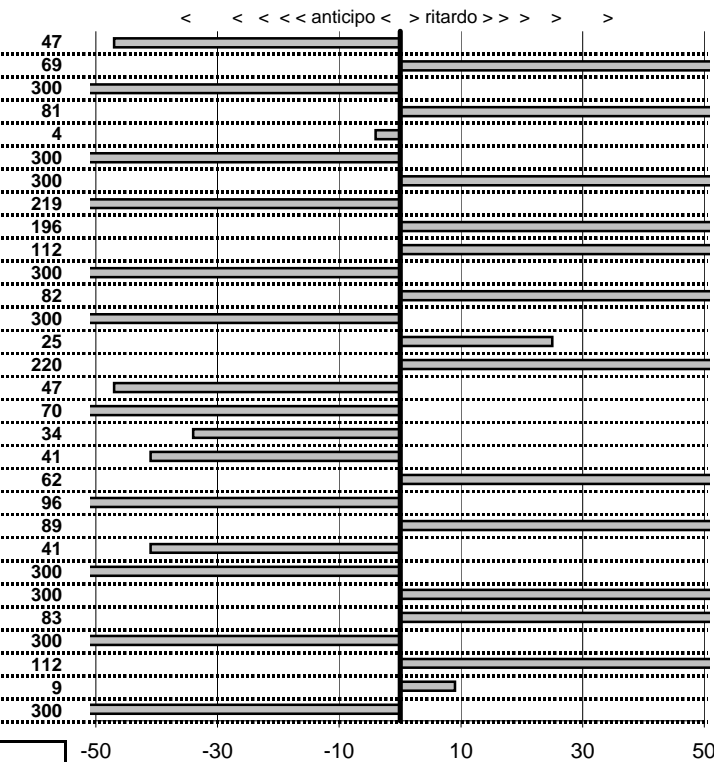

- Cronologi - Penalità - Statistiche -

SCATTINI ANDREA
 A.R. GIULIA SUPER 1300

41

34 in classifica

prova	t.imposto	start	stop	t.netto
PC1-Cantalice 1	0:00:06,00	15:40:21,17	15:40:26,70	0:00:05,53
PC2-Cantalice 2	0:00:09,00	15:40:26,70	15:40:36,39	0:00:09,69
PC3-Pian di Roche 1	0:22:39,00	15:40:36,39	16:03:00,77	0:22:24,38
PC4-Pian di Roche 2	0:00:09,00	16:03:00,77	16:03:10,58	0:00:09,81
PC5-Pian di Roche 3	0:00:10,00	16:03:10,58	16:03:20,54	0:00:09,96
PC6-Campoforogna 1	0:11:11,00	16:03:20,54	16:14:12,02	0:10:51,48
PC7-Campoforogna 2	0:00:08,00	16:14:12,02	16:14:23,13	0:00:11,11
PC8-Bivio Vallolina 1	0:34:15,00	16:16:56,39	16:51:09,20	0:34:12,81
PC9-Bivio Vallolina 2	0:00:06,00	16:51:09,20	16:51:17,16	0:00:07,96
PC10-Bivio Vallolina 3	0:00:06,00	16:51:17,16	16:51:24,28	0:00:07,12
PC11-Cascia 1	0:50:20,00	16:51:24,28	17:41:30,20	0:50:05,92
PC12-Cascia 2	0:00:08,00	17:41:30,20	17:41:39,02	0:00:08,82
PC13-Piazzale S.S. 685	0:19:59,00	17:41:39,02	18:01:31,48	0:19:52,46
PC14-Piazzale S.S. 685	0:00:06,00	18:01:31,48	18:01:37,73	0:00:06,25
PC15-Selvarotonda 1	0:57:55,00	18:03:51,13	19:01:48,33	0:57:57,20
PC16-Selvarotonda 2	0:00:06,00	19:01:48,33	19:01:53,86	0:00:05,53
PC17-Selvarotonda 3	0:00:06,00	19:01:53,86	19:01:59,16	0:00:05,30
PC18-Selvarotonda 4	0:00:06,00	19:01:59,16	19:02:04,82	0:00:05,66
PC19-Selvarotonda 5	0:00:05,00	19:02:04,82	19:02:09,41	0:00:04,59
PC20-Selvarotonda 6	0:00:05,00	19:50:43,26	19:50:48,88	0:00:05,62
PC21-Selvarotonda 7	0:00:06,00	19:50:48,88	19:50:53,92	0:00:05,04
PC22-Selvarotonda 8	0:00:07,00	19:50:53,92	19:51:01,81	0:00:07,89
PC23-Selvarotonda 9	0:00:06,00	19:51:01,81	19:51:07,40	0:00:05,59
PC24-Cittareale 1	0:19:25,00	19:51:07,40	20:10:04,69	0:18:57,29
PC25-Cittareale 2	0:00:06,00	20:10:04,69	20:10:14,51	0:00:09,82
PC26-Cittareale 3	0:00:06,00	20:10:14,51	20:10:21,34	0:00:06,83
PC27-Pian di Roche 4	1:34:59,00	20:20:45,96	21:56:36,88	0:95:50,92
PC28-Pian di Roche 5	0:00:10,00	21:56:36,88	21:56:48,00	0:00:11,12
PC29-Pian di Roche 6	0:00:09,00	21:56:48,00	21:56:57,09	0:00:09,09
PC30-Campoforogna 1	0:11:59,00	21:56:57,09	22:08:37,15	0:11:40,06