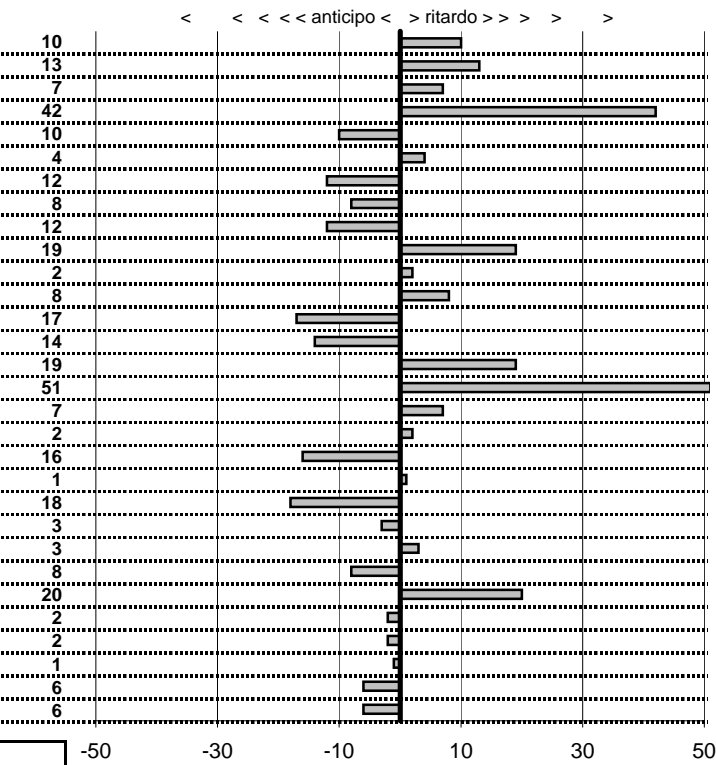

GAGGIOLI MARCO
LANCIA FULVIA COUPE'

20

4 in classifica

prova	t.imposto	start	stop	t.netto
PC1-Cantalice 1	0:00:06,00	15:19:16,09	15:19:22,19	0:00:06,10
PC2-Cantalice 2	0:00:09,00	15:19:22,19	15:19:31,32	0:00:09,13
PC3-Pian di Roche 1	0:22:39,00	15:19:31,32	15:42:10,39	0:22:39,07
PC4-Pian di Roche 2	0:00:09,00	15:42:10,39	15:42:19,81	0:00:09,42
PC5-Pian di Roche 3	0:00:10,00	15:42:19,81	15:42:29,71	0:00:09,90
PC6-Campoforogna 1	0:11:11,00	15:42:29,71	15:53:40,75	0:11:11,04
PC7-Campoforogna 2	0:00:08,00	15:53:40,75	15:53:48,63	0:00:07,88
PC8-Bivio Vallolina 1	0:34:15,00	15:54:15,85	16:28:30,77	0:34:14,92
PC9-Bivio Vallolina 2	0:00:06,00	16:28:30,77	16:28:36,65	0:00:05,88
PC10-Bivio Vallolina 3	0:00:06,00	16:28:36,65	16:28:42,84	0:00:06,19
PC11-Cascia 1	0:50:20,00	16:28:42,84	17:19:02,86	0:50:20,02
PC12-Cascia 2	0:00:08,00	17:19:02,86	17:19:10,94	0:00:08,08
PC13-Piazzale S.S. 685	0:19:59,00	17:19:10,94	17:39:09,77	0:19:58,83
PC14-Piazzale S.S. 685	0:00:06,00	17:39:09,77	17:39:15,63	0:00:05,86
PC15-Selvarotonda 1	0:57:55,00	17:39:49,18	18:37:44,37	0:57:55,19
PC16-Selvarotonda 2	0:00:06,00	18:37:44,37	18:37:50,88	0:00:06,51
PC17-Selvarotonda 3	0:00:06,00	18:37:50,88	18:37:56,95	0:00:06,07
PC18-Selvarotonda 4	0:00:06,00	18:37:56,95	18:38:02,97	0:00:06,02
PC19-Selvarotonda 5	0:00:05,00	18:38:02,97	18:38:07,81	0:00:04,84
PC20-Selvarotonda 6	0:00:05,00	19:37:35,21	19:37:40,22	0:00:05,01
PC21-Selvarotonda 7	0:00:06,00	19:37:40,22	19:37:46,04	0:00:05,82
PC22-Selvarotonda 8	0:00:07,00	19:37:46,04	19:37:53,01	0:00:06,97
PC23-Selvarotonda 9	0:00:06,00	19:37:53,01	19:37:59,04	0:00:06,03
PC24-Cittareale 1	0:19:25,00	19:37:59,04	19:57:23,96	0:19:24,92
PC25-Cittareale 2	0:00:06,00	19:57:23,96	19:57:30,16	0:00:06,20
PC26-Cittareale 3	0:00:06,00	19:57:30,16	19:57:36,14	0:00:05,98
PC27-Pian di Roche 4	1:34:59,00	20:02:29,16	21:37:28,14	0:94:58,98
PC28-Pian di Roche 5	0:00:10,00	21:37:28,14	21:37:38,13	0:00:09,99
PC29-Pian di Roche 6	0:00:09,00	21:37:38,13	21:37:47,07	0:00:08,94
PC30-Campoforogna 1	0:11:59,00	21:37:47,07	21:49:46,01	0:11:58,94